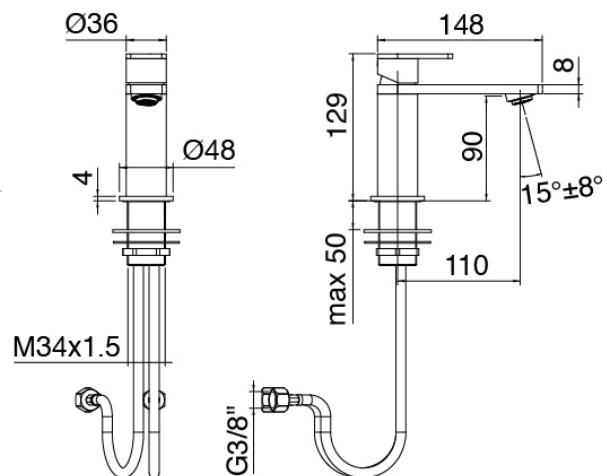

image not found or type unknown http://zazzeri.tesa.com.net/en/wp-content/uploads/2017/04/b3daf2_357a447007

Q316 - Bidet mixer

Codice kit: 3400 MBX-080

Bidet mixer without plug

Componenti

Single-lever mixer

Cod: 34001201A00

Single lever bidet mixer without plug - L110 x H90
mm

Handle

Cod: 3400MA01A00

HANDLE MA01 Handle for washbasin/bidet mixer

Finiture disponibili:

finiture speciali su richiesta salvo quantitativi minimi di ordine garantiti