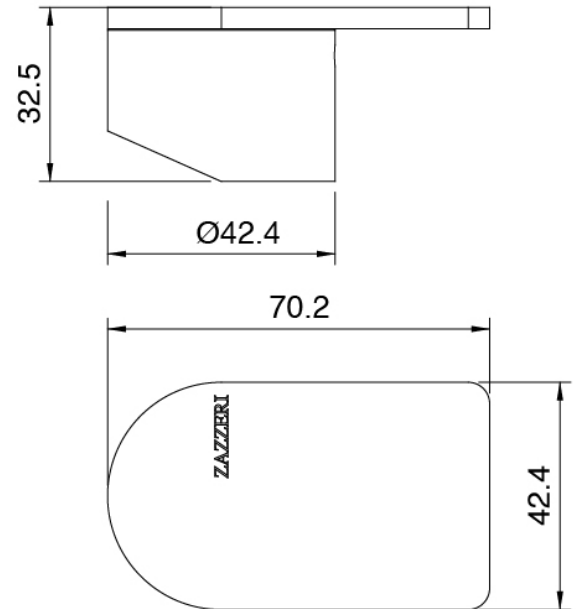

Handle

Cod: 3400MA02A00

HANDLE MA02 Handle for built-in parts

Finiture disponibili:

finiture speciali su richiesta salvo quantitativi minimi di ordine garantiti

brush steel

ASAS