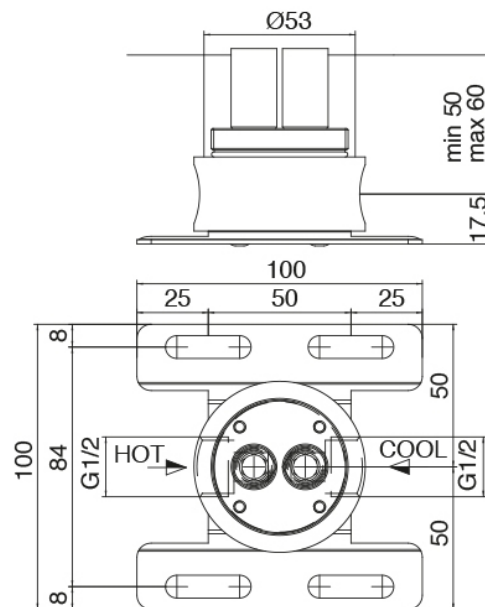

image not found or type unknown http://zazzeri.tesa.com.net/en/wp-content/uploads/2017/04/b3daf2_357a447007

Q316 - Bathtub set on tubes

Codice kit: 3400 EVT-120

Built-in bathtub set with hand shower - Two mixers

Componenti

Concealed part

Cod: 3300B100A00

Column-mounted washbasin/bath spout - concealed part

Column-mounted bathtub

Cod: 3400V110A00

Column-mounted washbasin spout with
Handshower - external part - Two mixers