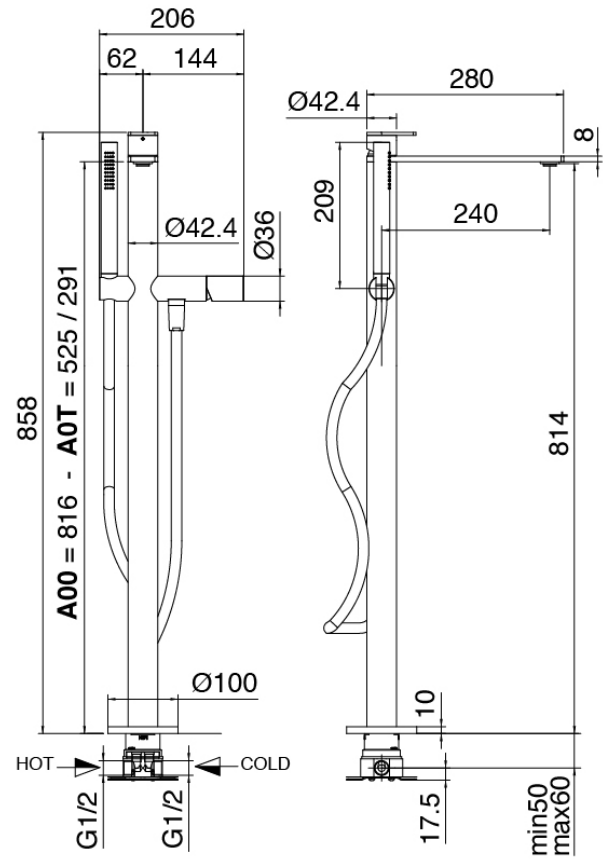

image not found or type unknown http://zazzeri.tesa.com.net/en/wp-content/uploads/2017/04/b3daf2_357a447007

Q316 - Bathtub set on tubes

Codice kit: 3400 EVT-120

Built-in bathtub set with hand shower - Two mixers

Componenti

Concealed part

Cod: 3300B100A00

Column-mounted washbasin/bath spout - concealed part

Column-mounted bathtub

Cod: 3400V110A00

Column-mounted washbasin spout with
Handshower - external part - Two mixers

Handle

Cod: 3400MA02A00

HANDLE MA02 Handle for built-in parts

Finiture disponibili:

finiture speciali su richiesta salvo quantitativi minimi di ordine garantiti

brush steel

ASAS

antracite