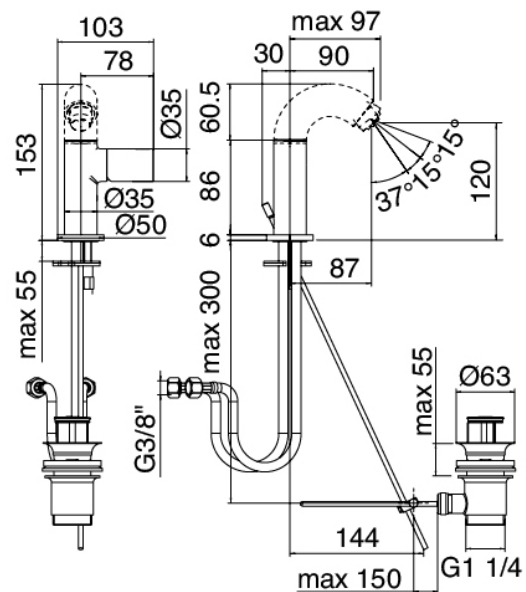

### Pop spout

Cod: 2100CL01A00

Spout for washbasin - Brass

### Single-lever mixer

Cod: 2100A201A00

Bidet/Washbasin mixer with plug - without spout