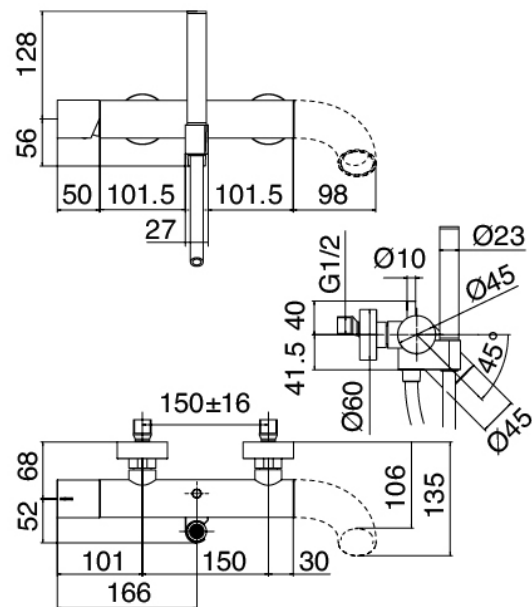

### Pop spout

Cod: 2100CL07A00

Spout for bathtub/waterfall - Brass

### Mixer set with spout

Cod: 2100A400A00

Bathtub mixer - without spout