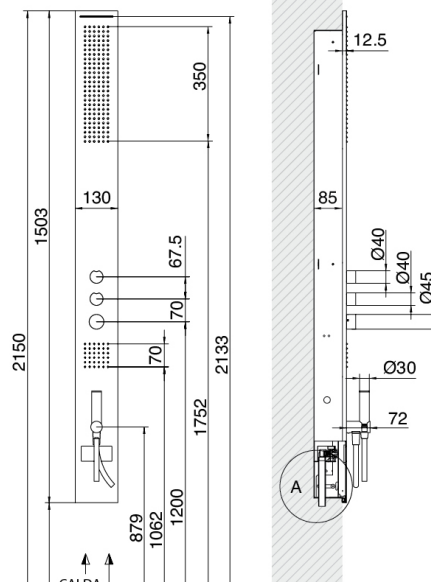

Obliqua - Built-in multifunctional shower column (with Flyfall[®])

Codice kit: 1500 CDI-050

Multifunctional shower column (with Flyfall[®]) with thermostatic built-in mixer, plate shower head – 4 exits

Componenti

Equipped shower column

Cod: 15000612A00

Complete shower column with plate showerhead -

Untreated finish part

Cod: 1500B608A00

Complete shower column - Canceled part

Finiture disponibili:

finiture speciali su richiesta salvo quantitativi minimi di ordine garantiti