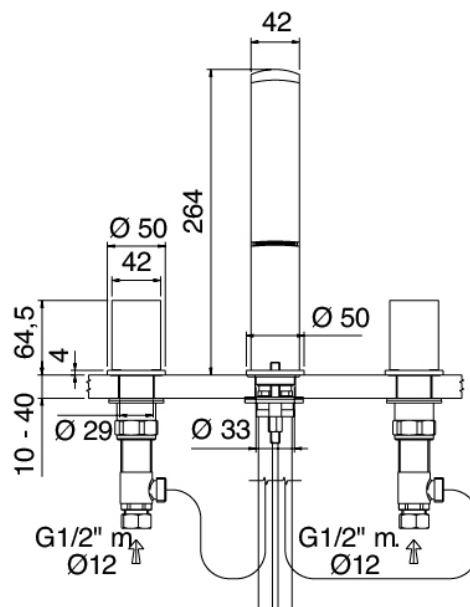

image not found or type unknown http://zazzeri.tesa.com.net/en/wp-content/uploads/2017/04/b3daf2_357a447007

Modern - Traditional washbasin tap

Codice kit: 3900 BLX-010

Traditional 3-hole washbasin tap with drain

Componenti

Single-lever mixer

Cod: 39000100A00

3-hole washbasin set

Pressure-controlled drain

Cod: 3900K302A00

Squared automatic pressure control drain

Finiture disponibili: