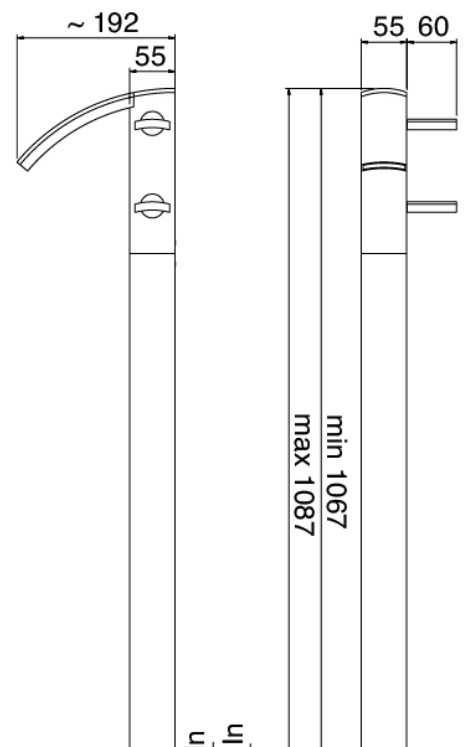

Modern - Column-mounted single lever washbasin mixer

Codice kit: 3900 BLT-030

Column-mounted single lever washbasin mixer with plug

Componenti

Single-lever mixer

Cod: 3900T100A00

Column-mounted washbasin

Pressure-controlled drain

Cod: 3900K302A00

Squared automatic pressure control drain

Finiture disponibili:

finiture speciali su richiesta salvo quantitativi minimi di ordine garantiti

cromo

CRCR