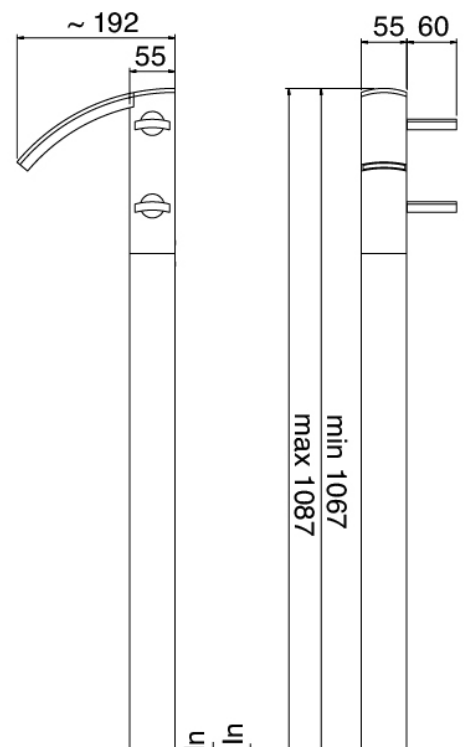

image not found or type unknown http://zazzeri.tesecom.net/en/wp-content/uploads/2017/04/b3daf2_357a

Modern - Column-mounted single lever washbasin mixer

Codice kit: 3900 BLT-030

Column-mounted single lever washbasin mixer with plug

Componenti

Single-lever mixer

Cod: 3900T100A00

Column-mounted washbasin

Pressure-controlled drain

Cod: 3900K302A00

Squared automatic pressure control drain

Finiture disponibili: