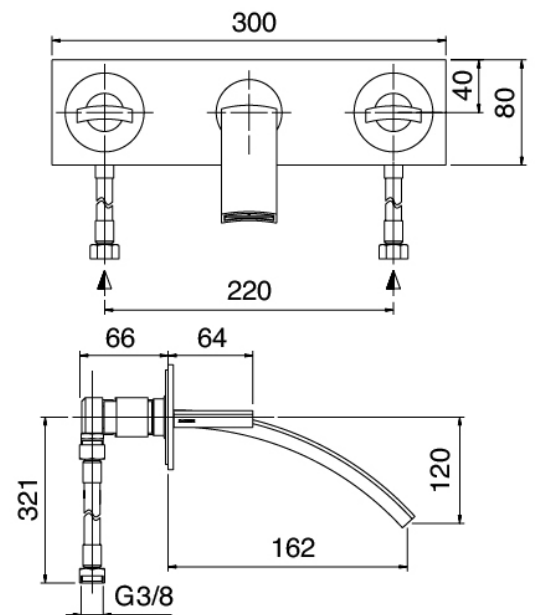

Modern - Traditional built-in washbasin tap

Codice kit: 3900 BLI-020

Traditional faucets with built-in washbasin with drain

Componenti

Tap set

Cod: 3900C113A00

Built-in washbasin set - external part

Untreated finish part

Cod: 3900AL01A00

Built-in washbasin set - concealed part

Pressure-controlled drain

Cod: 3900K302A00

Squared automatic pressure control drain

Finiture disponibili:

finiture speciali su richiesta salvo quantitativi minimi di ordine garantiti