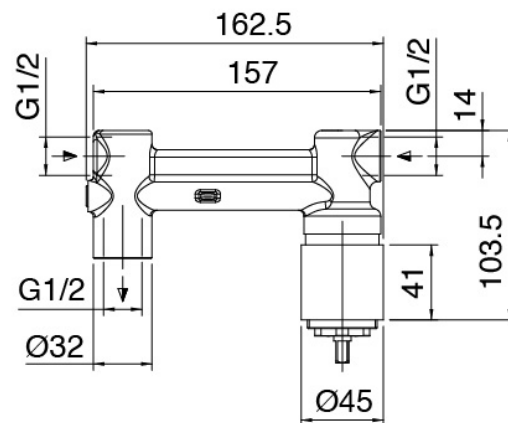

Modern - Built-in washbasin set

Codice kit: 3901 MLI-020

Built-in washbasin set

Componenti

Single-lever mixer

Cod: 3901A113A00

Built-in washbasin set with plate

Concealed part

Cod: 2900B113A00

Built-in washbasin set - concealed part

Finiture disponibili:

finiture speciali su richiesta salvo quantitativi minimi di ordine garantiti

cromo

CRCR