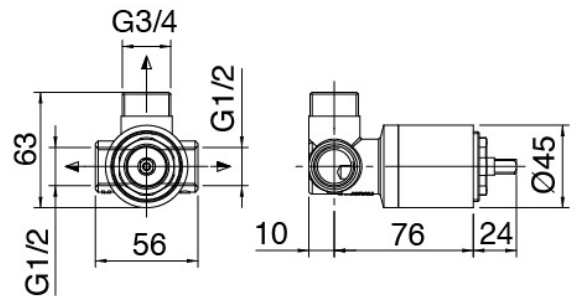

Hand shower

Cod: 3900E417A00

Anti-limescale multifunctional shower

Single-lever mixer

Cod: 3901B402A00

Concealed shower mixer - external part

Concealed part

Cod: 2900A402A00

Concealed shower mixer - concealed part

Finiture disponibili:

finiture speciali su richiesta salvo quantitativi minimi di ordine garantiti

cromo

CRCR