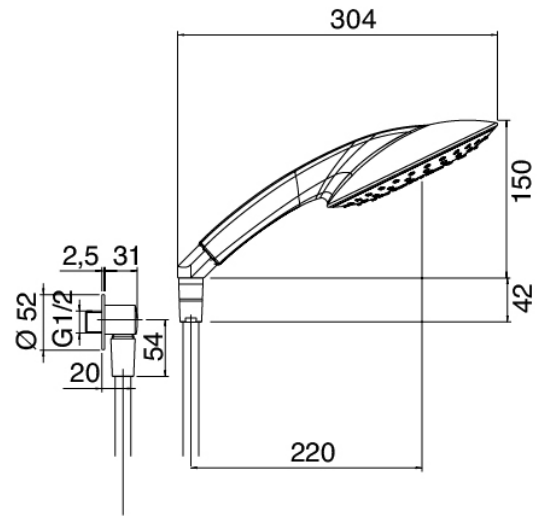

Hand shower

Cod: 3900E417A00

Anti-limescale multifunctional shower

Single-lever mixer

Cod: 3901B402A00

Concealed shower mixer - external part

Concealed part

Cod: 2900A402A00

Concealed shower mixer - concealed part

Finiture disponibili:

finiture speciali su richiesta salvo quantitativi minimi di ordine garantiti

cromo

CRCR