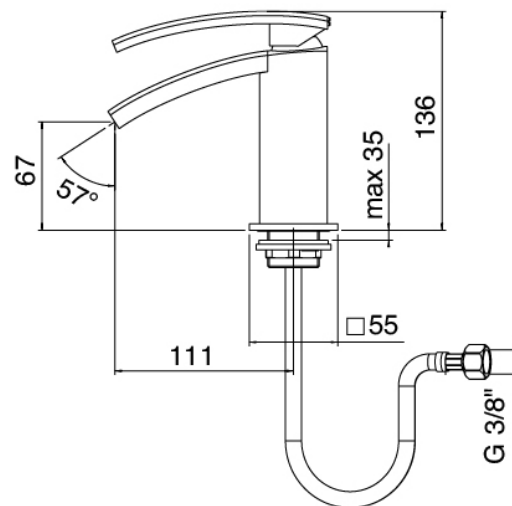

### Modern - Bidet mixer

Codice kit: 3901 MBX-030

Bidet mixer with plug

### Single-lever mixer

Cod: 39011201A00

Single lever bidet mixer

### Pressure-controlled drain

Cod: 3900K302A00

Squared automatic pressure control drain