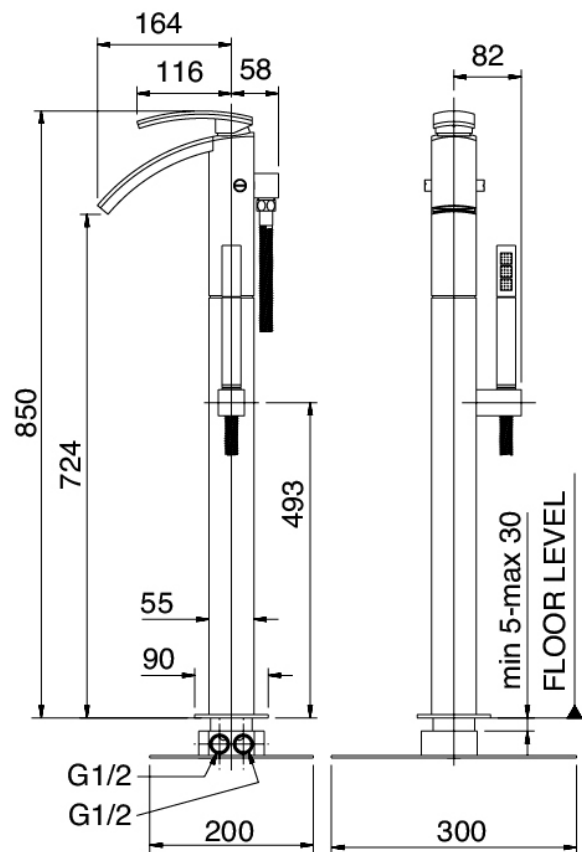

## Modern - Bathtub set on tubes

---

Codice kit: 3901 EVT-050

Columned bathtub mixer – 2 exits

Componenti

---

### Mixer set with spout

Cod: 3901V110A00

Column-mounted bathtub mixer with hand shower