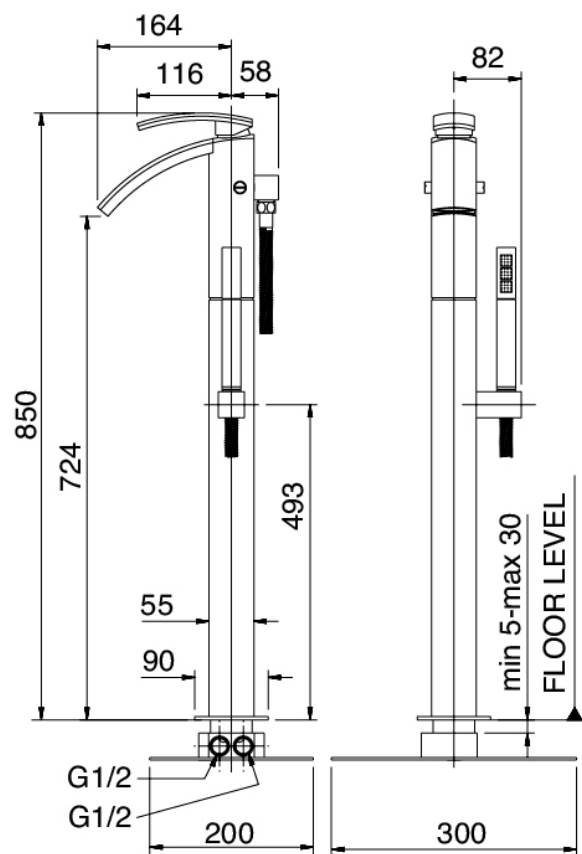

Modern - Bathtub set on tubes

Codice kit: 3901 EVT-050

Columned bathtub mixer – 2 exits

Componenti

Mixer set with spout

Cod: 3901V110A00

Column-mounted bathtub mixer with hand shower

Finiture disponibili: