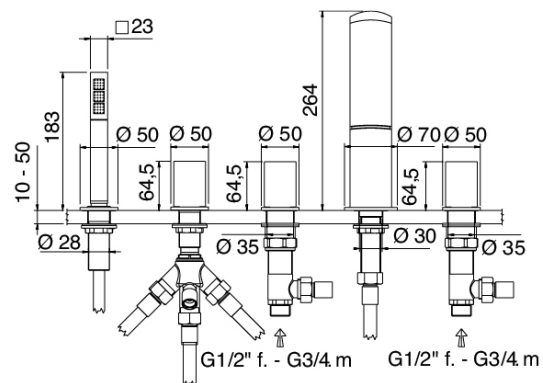

Modern - Traditional bathtub set

Codice kit: 3900 BVX-060

Traditional 5-holes bathtub set – 2 exits

Componenti

Tap set with hand shower

Cod: 3900N399A00

5-hole bathtub set

Finiture disponibili: