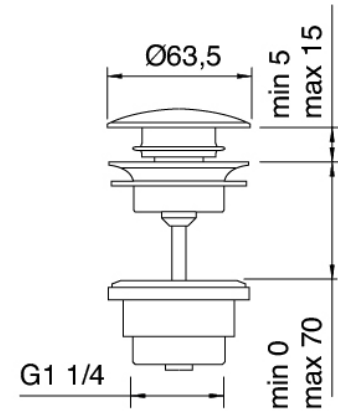

Single-lever mixer

Cod: 69071120A00

Single lever washbasin mixer with revolving spout D.

40 without drain

Pressure-controlled drain

Cod: 2900K302A00

Pressure control drain

Finiture disponibili: