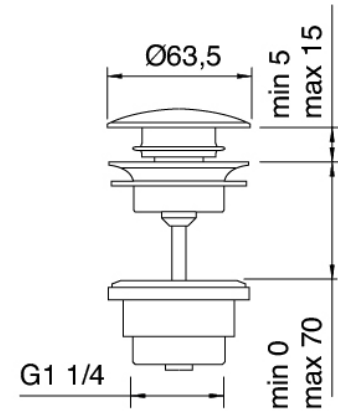

### Single-lever mixer

Cod: 69071104A00

Single lever washbasin mixer without plug - L 150 x  
H 60mm

### Pressure-controlled drain

Cod: 2900K302A00

Pressure control drain