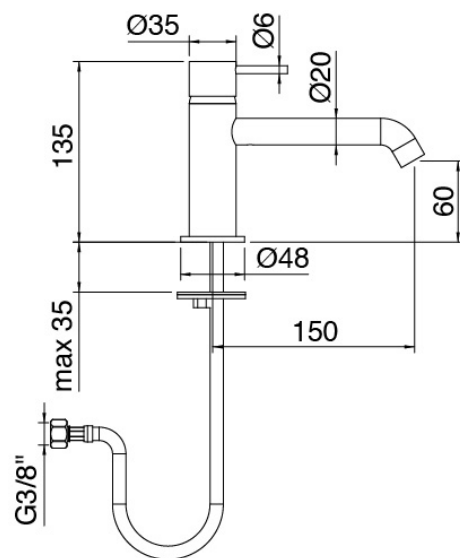

### Single-lever mixer

Cod: 69071104A00

Single lever washbasin mixer without plug - L 150 x  
H 60mm

### Pressure-controlled drain

Cod: 2900K302A00

Pressure control drain