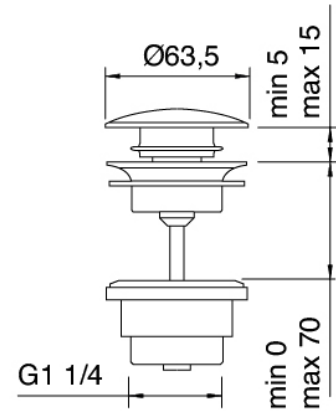

### Single-lever mixer

Cod: 69071104A00

Single lever washbasin mixer without plug - L 150 x  
H 60mm

### Pressure-controlled drain

Cod: 2900K302A00

Pressure control drain