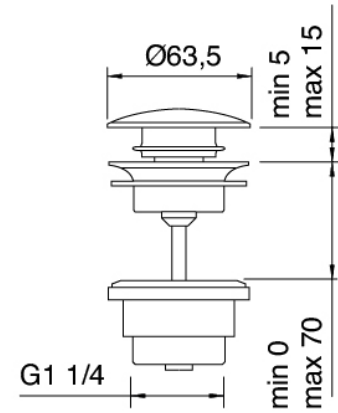

Modern - Washbasin mixer

Codice kit: 6907 MLX-020

Single lever washbasin mixer withplug

Componenti

Single-lever mixer

Cod: 69071099A00

Single-lever washbasin set w/ automatic drain - L

150 x H 250mm

Pressure-controlled drain

Cod: 2900K302A00
Pressure control drain

Finiture disponibili:

finiture speciali su richiesta salvo quantitativi minimi di ordine garantiti

chrome finish

CRCR

brushed steel

NFNF