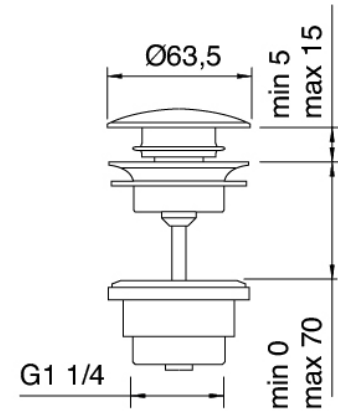

Modern - Washbasin mixer

Codice kit: 6907 MLX-020

Single lever washbasin mixer withplug

Componenti

Single-lever mixer

Cod: 69071099A00

Single-lever washbasin set w/ automatic drain - L

150 x H 250mm

Pressure-controlled drain

Cod: 2900K302A00

Pressure control drain

Finiture disponibili:

finiture speciali su richiesta salvo quantitativi minimi di ordine garantiti

chrome finish

CRCR

brushed steel