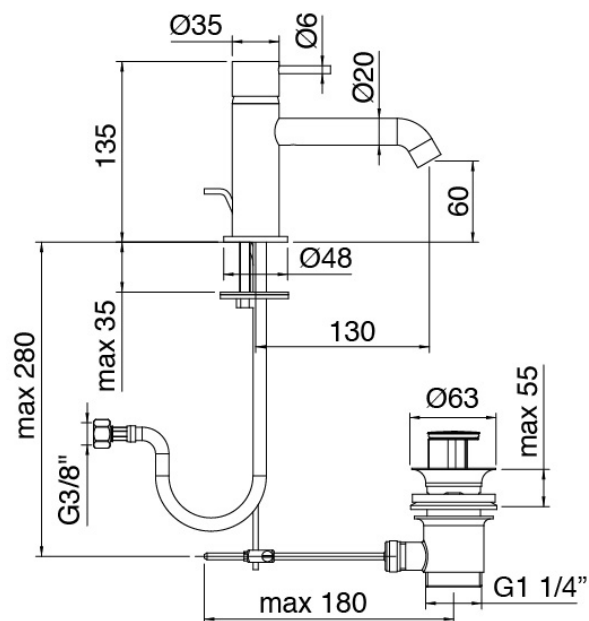

Componenti

Single-lever mixer

Cod: 69071100A00

Single-lever washbasin set w/ automatic drain L130 x
H60 mm

Finiture disponibili:

finiture speciali su richiesta salvo quantitativi minimi di ordine garantiti