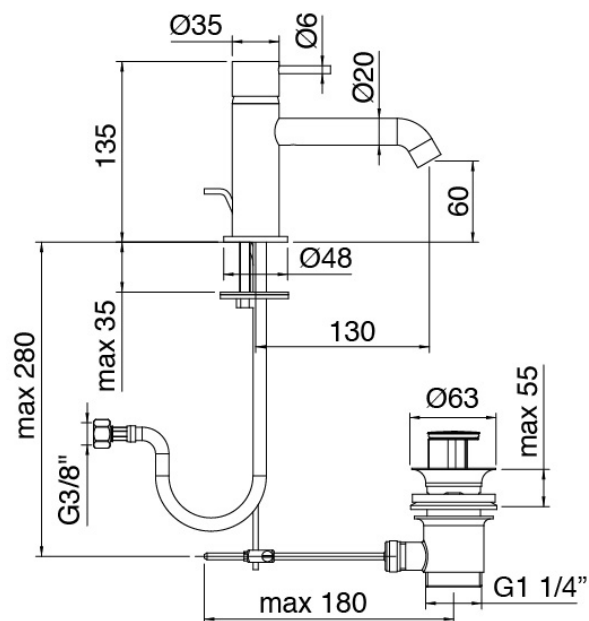

## Modern - Washbasin mixer

Codice kit: 6907 MLX-010

Single lever washbasin mixer with plug

### Single-lever mixer

Cod: 69071100A00

Single-lever washbasin set w/ automatic drain L130 x  
H60 mm