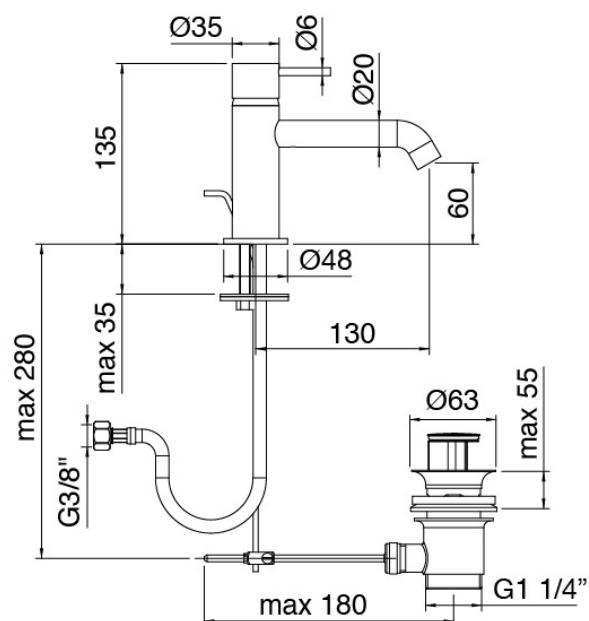

Modern - Washbasin mixer

Codice kit: 6907 MLX-010

Single lever washbasin mixer with plug

Componenti

Single-lever mixer

Cod: 69071100A00

Single-lever washbasin set w/ automatic drain L130 x H60 mm

Finiture disponibili: