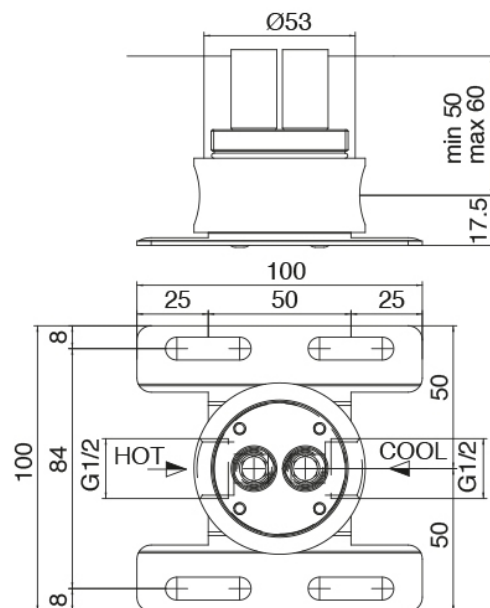

Modern - Column-mounted single lever washbasin mixer

Codice kit: 6907 MLT-070

Column-mounted washbasin spout

Componenti

Column-mounted single leve

Cod: 6907T100A00

Column-mounted single lever washbasin mixer

Concealed part

Cod: 3300B100A00

Column-mounted washbasin/bath spout - concealed part

Finiture disponibili:

finiture speciali su richiesta salvo quantitativi minimi di ordine garantiti

chrome finish

CRCR

brushed steel