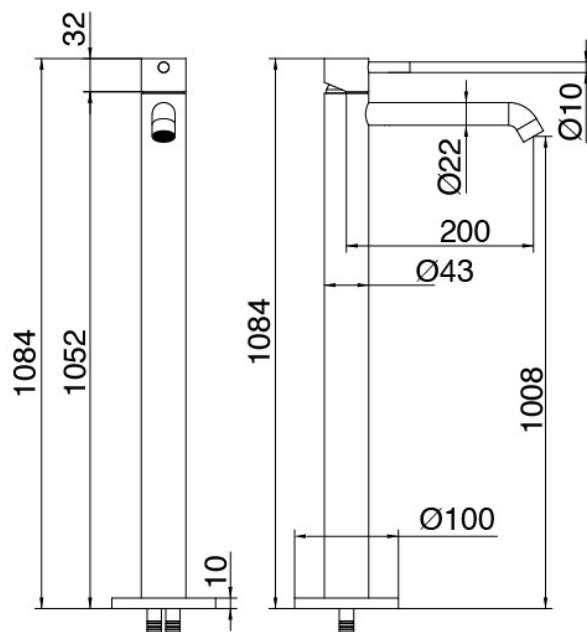

Modern - Column-mounted single lever washbasin mixer

Codice kit: 6907 MLT-070

Column-mounted washbasin spout

Componenti

Column-mounted single leve

Cod: 6907T100A00

Column-mounted single lever washbasin mixer

Concealed part

Cod: 3300B100A00

Column-mounted washbasin/bath spout - concealed part

Finiture disponibili:

finiture speciali su richiesta salvo quantitativi minimi di ordine garantiti

chrome finish

CRCR

brushed steel