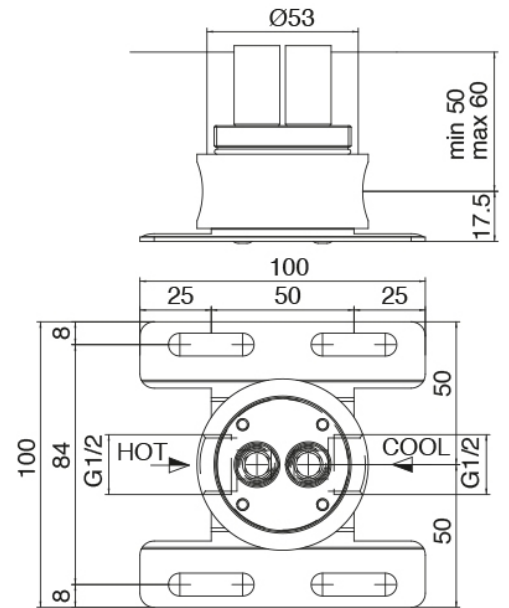

Componenti

Column-mounted single leve

Cod: 6907T100A00

Column-mounted single lever washbasin mixer

Concealed part

Cod: 3300B100A00

Column-mounted washbasin/bath spout - concealed part

Finiture disponibili: