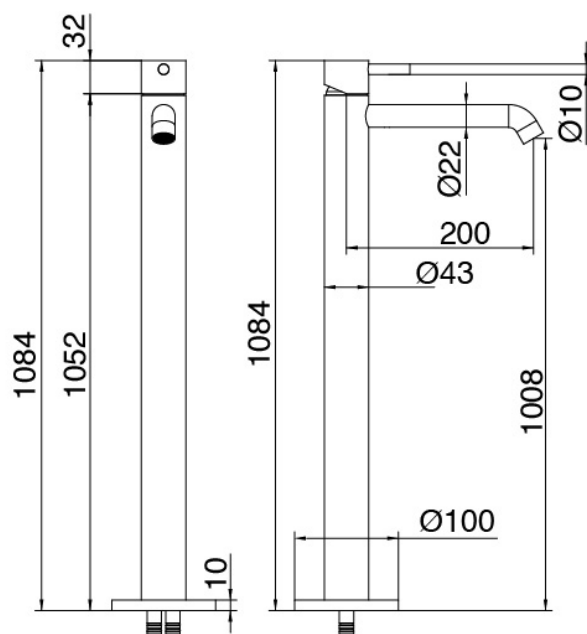

image not found or type unknown http://zazzeri.tesa.com.net/en/wp-content/uploads/2017/04/b3daf2_357a447007

Modern - Column-mounted single lever washbasin mixer

Codice kit: 6907 MLT-070

Column-mounted washbasin spout

Componenti

Column-mounted single leve

Cod: 6907T100A00

Column-mounted single lever washbasin mixer

Concealed part

Cod: 3300B100A00

Column-mounted washbasin/bath spout - concealed part

Finiture disponibili: