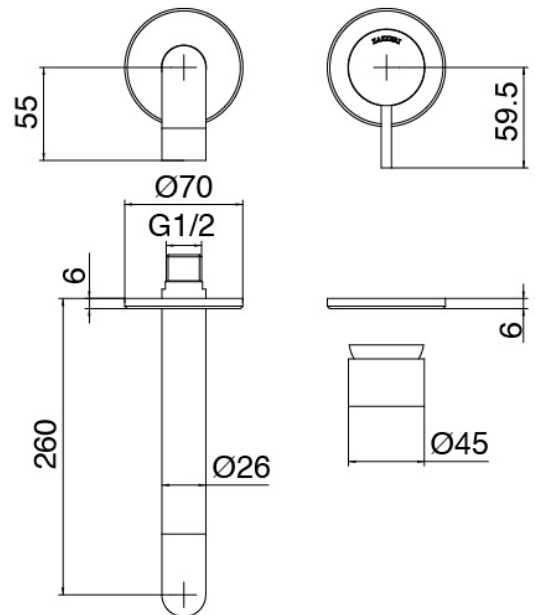

image not found or type unknown http://zazzeri.tesa.com.net/en/wp-content/uploads/2017/04/b3daf2_357a447007

Modern - Built-in washbasin set

Codice kit: 6907 MLI-060

Built-in washbasin set

Componenti

Single-lever mixer

Cod: 6907A113AZL

Built-in washbasin mixer without plate, 260 mm spout

Concealed part

Cod: 2900B113AZO

Rough parts: built-in washbasin and bathtub set

Finiture disponibili:

finiture speciali su richiesta salvo quantitativi minimi di ordine garantiti