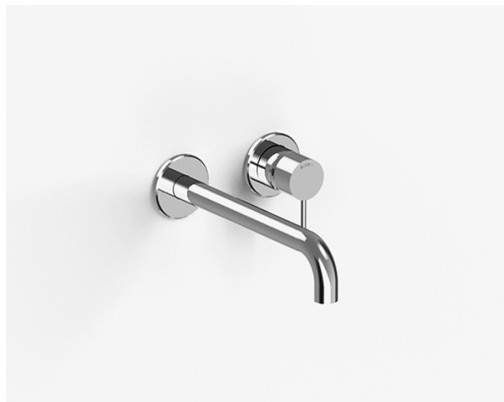

image not found or type unknown http://zazzeri.tesa.com.net/en/wp-content/uploads/2017/04/b3daf2_357a447007

Modern - Built-in washbasin set

Codice kit: 6907 MLI-060

Built-in washbasin set

Componenti

Single-lever mixer

Cod: 6907A113AZL

Built-in washbasin mixer without plate, 260 mm spout

Concealed part

Cod: 2900B113AZO

Rough parts: built-in washbasin and bathtub set

Finiture disponibili:

finiture speciali su richiesta salvo quantitativi minimi di ordine garantiti

chrome finish

CRCR

brushed steel

NFNF

white

1010

black

3136