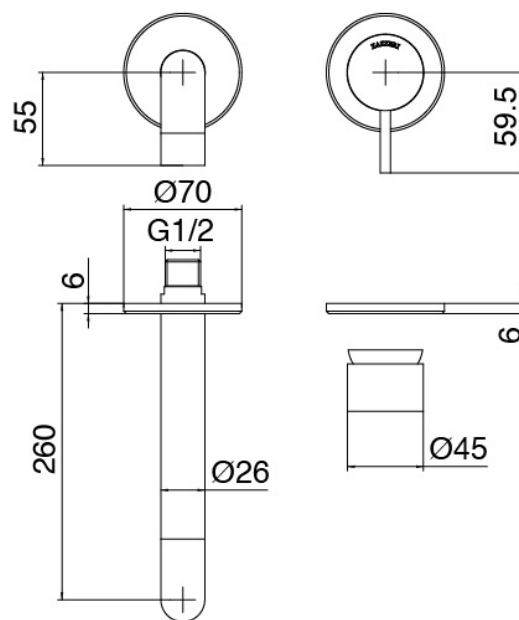

image not found or type unknown http://zazzeri.tesa.com.net/en/wp-content/uploads/2017/04/b3daf2_357a447007

Modern - Built-in washbasin set

Codice kit: 6907 MLI-060

Built-in washbasin set

Componenti

Single-lever mixer

Cod: 6907A113AZL

Built-in washbasin mixer without plate, 260 mm spout

Concealed part

Cod: 2900B113AZO

Rough parts: built-in washbasin and bathtub set

Finiture disponibili:

finiture speciali su richiesta salvo quantitativi minimi di ordine garantiti