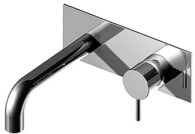

image not found or type unknown http://zazzeri.tesa.com.net/en/wp-content/uploads/2017/04/b3daf2_357a447007

Modern - Built-in washbasin set

Codice kit: 6907 MLI-050

Built-in washbasin set

Componenti

Single-lever mixer

Cod: 6907A113A00

External part of built-in washbasin set - 180mm

Concealed part

Cod: 2900B113A00

Built-in washbasin set - concealed part

Finiture disponibili:

finiture speciali su richiesta salvo quantitativi minimi di ordine garantiti

chrome finish

CRCR

brushed steel

NFNF

white

1010

black

3135