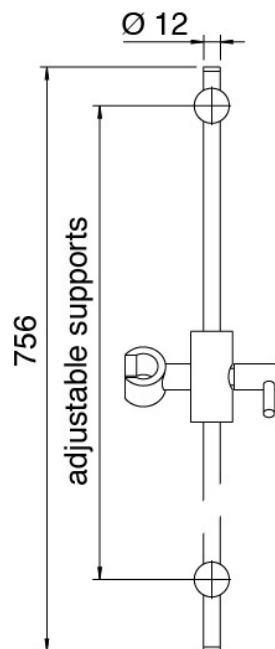

Componenti

image not found or type unknown <http://zazzeri.tesecom.net/wp-content/uploads/2017/06/6901A414A01>

Sliding bar

Cod: 6901A414A01

Sliding bar for hand shower

Handshower

Cod: 3600S417A00

Antilimescale D. 100mm handshower set

Mixer set

Cod: 6907B402AX0

External part of built-in single lever shower mixer

Concealed part

Cod: 2900A402A00

Concealed shower mixer - concealed part

Finiture disponibili:

finiture speciali su richiesta salvo quantitativi minimi di ordine garantiti