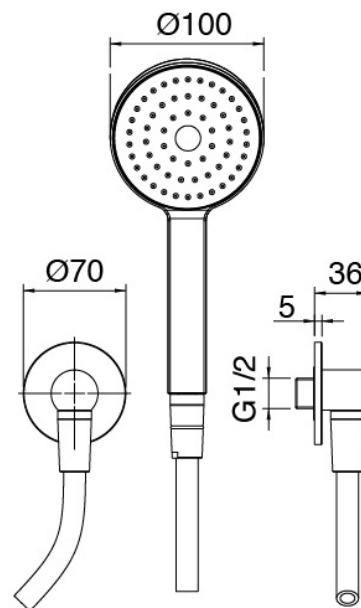

image not found or type unknown http://zazzeri.tesecom.net/en/wp-content/uploads/2017/04/b3daf2_357a447007

Modern - Sliding bar with hand shower

Codice kit: 6907 ADI-140

Shower set – with mixer, wall-mounted hand shower on sliding bar

Componenti

image not found or type unknown <http://zazzeri.tesecom.net/wp-content/uploads/2017/06/6901A414A01>

Sliding bar

Cod: 6901A414A01

Sliding bar for hand shower

Handshower

Cod: 3600S417A00

Antilimescale D. 100mm handshower set

Mixer set

Cod: 6907B402AX0

External part of built-in single lever shower mixer

Concealed part

Cod: 2900A402A00

Concealed shower mixer - concealed part

Finiture disponibili:

finiture speciali su richiesta salvo quantitativi minimi di ordine garantiti