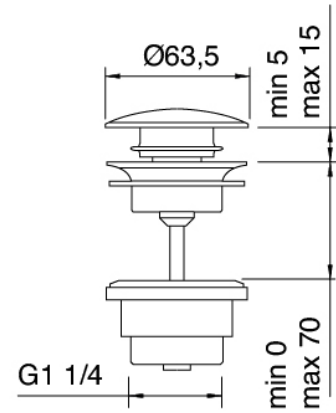

### Pressure-controlled drain

Cod: 2900K302A00

Pressure control drain