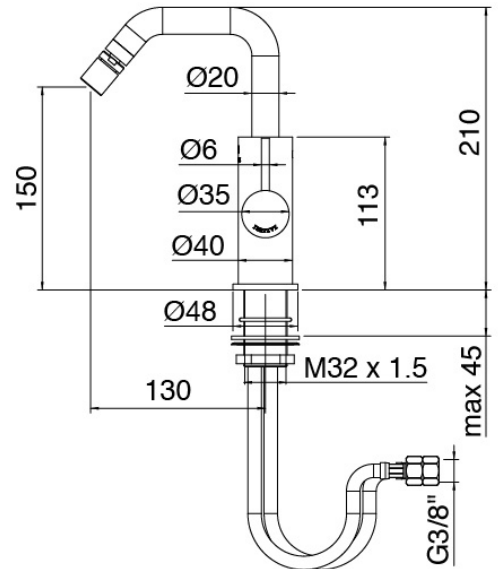

image not found or type unknown http://zazzeri.tesa.com.net/en/wp-content/uploads/2017/04/b3daf2_357a447007

Modern - Bidet mixer

Codice kit: 6907 MBX-090

Bidet mixer with revolving spout with plug

Componenti

Single-lever mixer

Cod: 69071221A00

Single lever bidet mixer with revolving spout D. 40 without drain

Pressure-controlled drain

Cod: 2900K302A00

Pressure control drain

Finiture disponibili:

finiture speciali su richiesta salvo quantitativi minimi di ordine garantiti