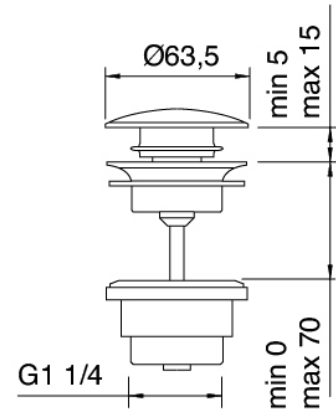

Single-lever mixer

Cod: 69071221A00

Single lever bidet mixer with revolving spout D. 40 without drain

Pressure-controlled drain

Cod: 2900K302A00

Pressure control drain

Finiture disponibili:

finiture speciali su richiesta salvo quantitativi minimi di ordine garantiti