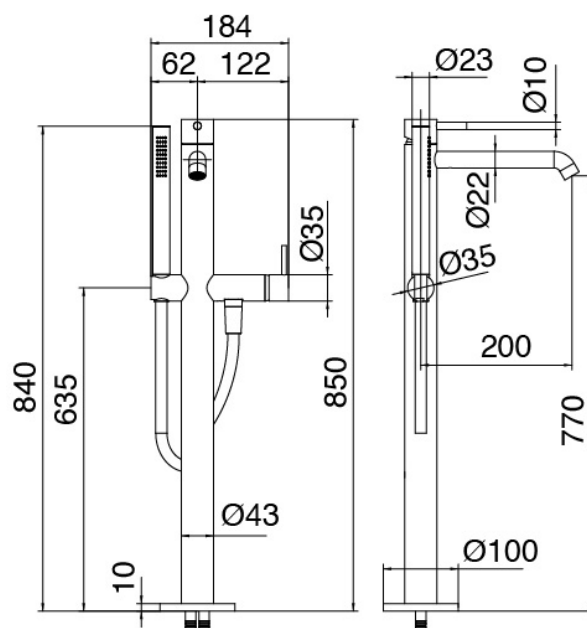

Componenti

Column-mounted bathtub spout

Cod: 6907V111A00

Column-mounted bathtub spout with Handshower -

Complete - Two mixers

Concealed part

Cod: 3300B100A00

Column-mounted washbasin/bath spout - concealed part