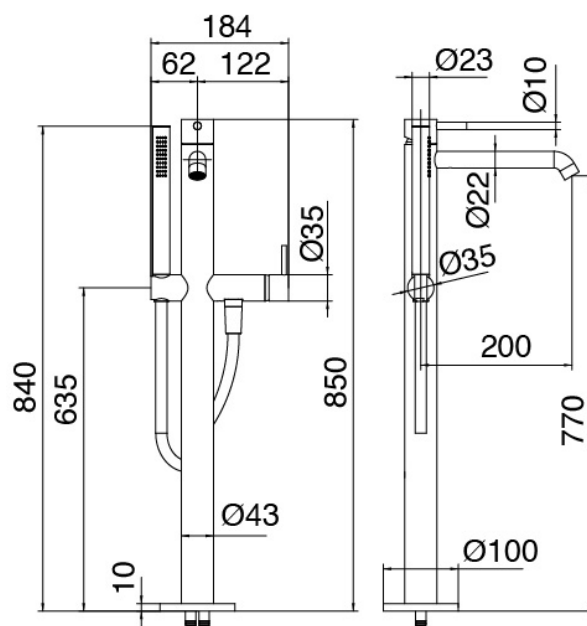

image not found or type unknown http://zazzeri.tesa.com.net/en/wp-content/uploads/2017/04/b3daf2_357a447007

Modern - Bathtub set on tubes

Codice kit: 6907 EVT-120

Built-in bathtub set with hand shower - Two mixers

Componenti

Column-mounted bathtub spout

Cod: 6907V111A00

Column-mounted bathtub spout with Handshower -

Complete - Two mixers

Concealed part

Cod: 3300B100A00

Column-mounted washbasin/bath spout - concealed part