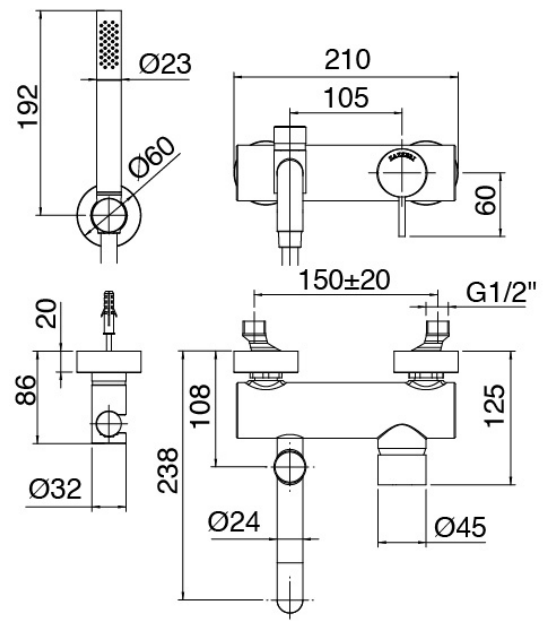

image not found or type unknown http://zazzeri.teras.com.net/en/wp-content/uploads/2017/04/b3daf2_357a447007

Modern - Wall-mounted bathtub set

Codice kit: 6907 EVP-100

Mixer set with hand shower and spout

Componenti

Mixer set with spout

Cod: 69071400A00

Single lever bathtub mixer

Finiture disponibili:

finiture speciali su richiesta salvo quantitativi minimi di ordine garantiti

chrome finish

CRCR