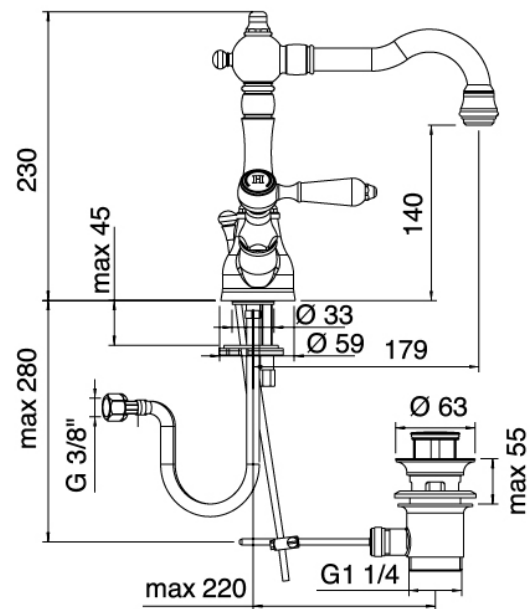

Classic - Traditional washbasin tap

Codice kit: 5502 RLX-020

Traditional single-hole washbasin with revolving spout with drain

Componenti

Single-hole mixer

Cod: 55023102A00

Washbasin set w/revolv. spout

Finiture disponibili: