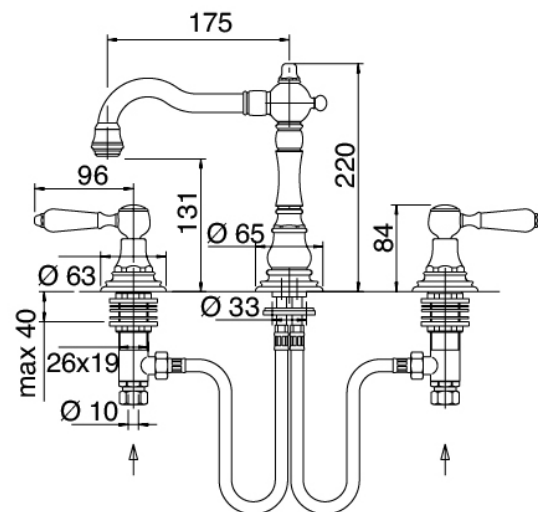

Classic - Traditional washbasin tap

Codice kit: 5502 BLX-010

Traditional washbasin faucet 3 holes with revolving spout with drain

Componenti

Tap set

Cod: 55020102A00

ashbasin set w/revolving spout

Finiture disponibili: