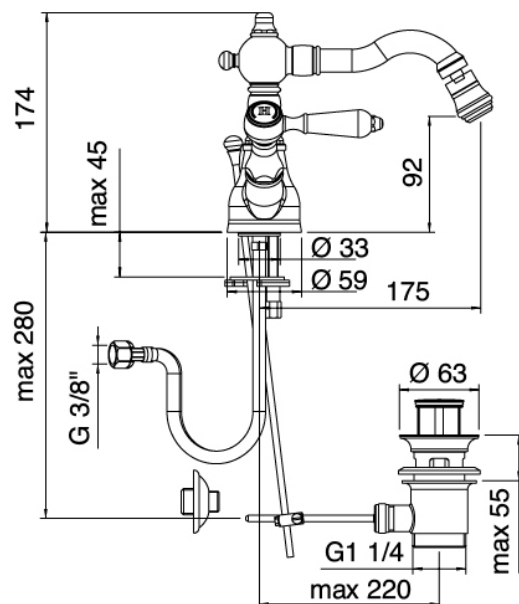

Classic - Traditional tap bidet

Codice kit: 5502 RBX-050

Traditional bidet tap fittings with revolving spout with drain

Componenti

Single-hole mixer

Cod: 55023201A00

Bidet set w/revolv. spout

Finiture disponibili: