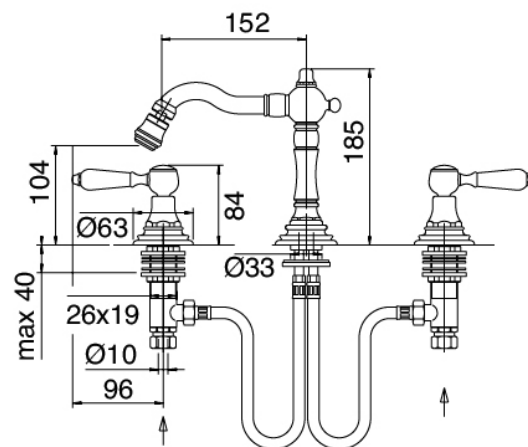

Classic - Traditional tap bidet

Codice kit: 5502 BBX-040

Traditional bidet 3 hole with revolving spout with drain

Componenti

Tap set

Cod: 55020203A00

3-hole bidet set

Finiture disponibili: