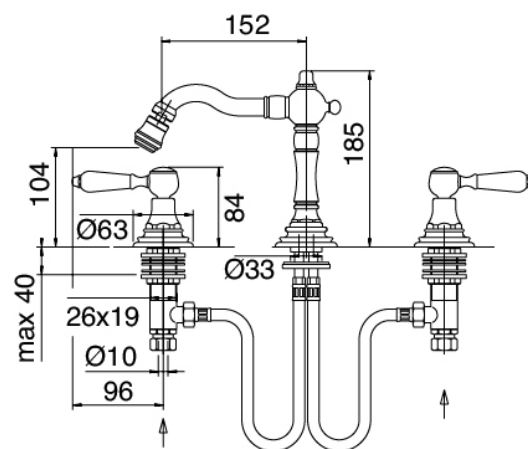

## Classic - Traditional tap bidet

Codice kit: 5502 BBX-040

Traditional bidet 3 hole with revolving spout with drain

### Tap set

Cod: 55020203A00

3-hole bidet set