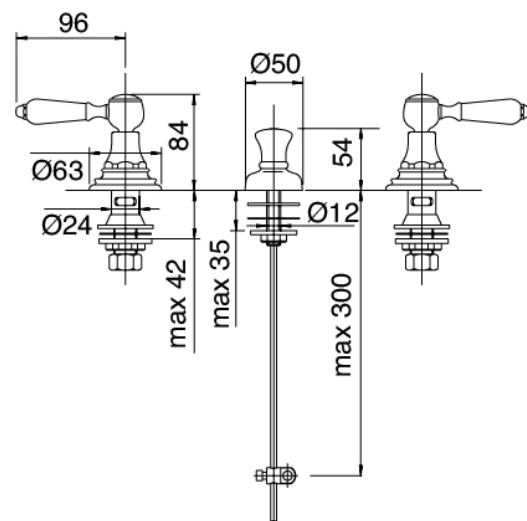

Classic - Traditional tap bidet

Codice kit: 5502 BBX-030

Traditional tap waterjet bidet with drain

Componenti

Tap set

Cod: 55020201A00

3-hole bidet set

Finiture disponibili: