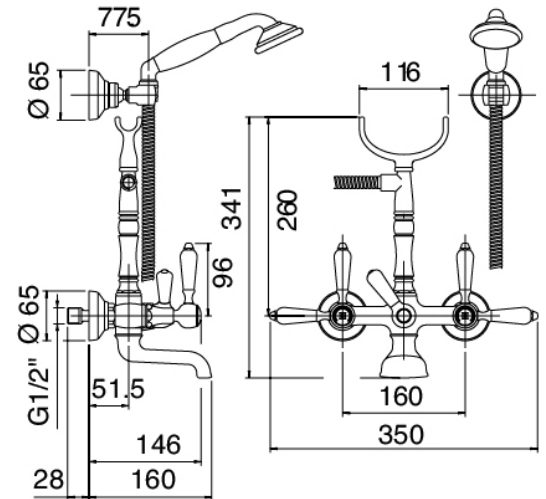

### Classic - Wall-mounted bathtub set

Codice kit: 5502 GVP-060

Traditional wall-mounted bathtub set – 2 exits

### Tap set with spout

Cod: 55020401A00

Wall mtd bathtub set with connection for wall hand shower