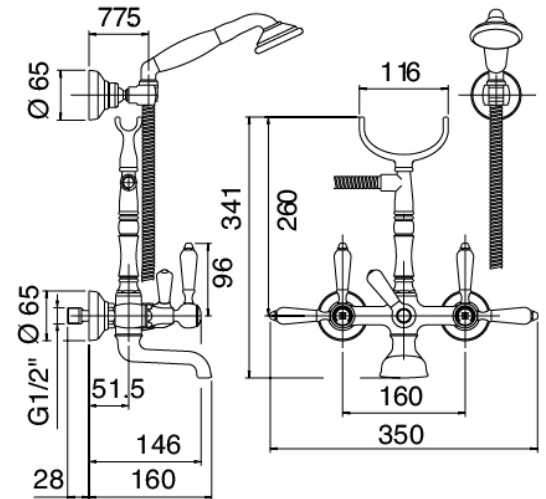

### Classic - Wall-mounted bathtub set

Codice kit: 5502 GVP-060

Traditional wall-mounted bathtub set – 2 exits

#### Tap set with spout

Cod: 55020401A00

Wall mtd bathtub set with connection for wall hand shower