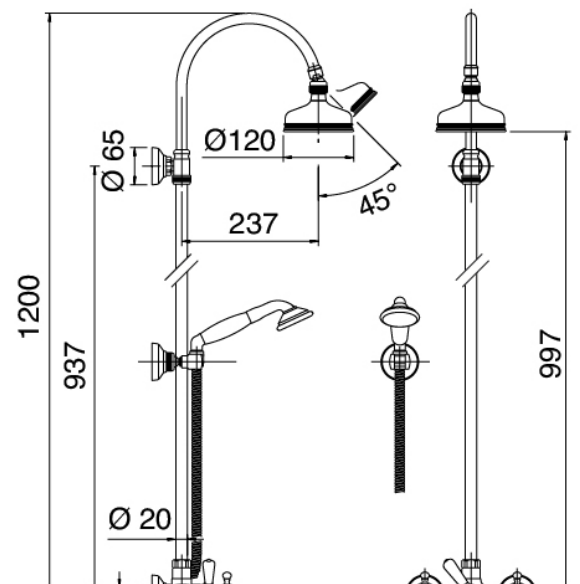

## Classic - External shower set

Codice kit: 5501 SDP-100

Traditional external shower with pole – 2 exits

### Tap set with spout

Cod: 5501N610A00

Wall mtd shower set w/flexible pipe and hand shower

## Shower head

---

Cod: 2900SO01A00

Shower outlet