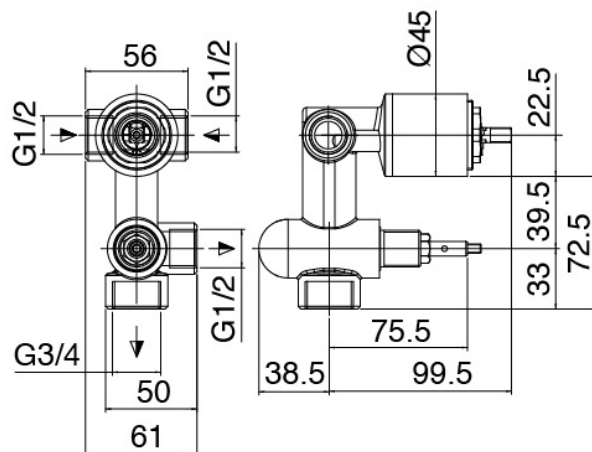

image not found or type unknown http://zazzeri.tesa.com.net/en/wp-content/uploads/2017/04/b3daf2_357a447007

Classic - Shower arm with shower head and hand shower

Codice kit: 2900 DDI-090

Shower arm with shower head, hand shower and built-in mixer – 2 exits

Componenti

Wall-mounted arm

Cod: 5500BR01A00

Shower head arm, complete

Stand alone hand shower

Cod: 55000413A00

Shower set

Single-lever mixer

Cod: 2900B401A00

Concealed shower mixer with diverter - external part

Concealed part

Cod: 2900A401A00

Concealed shower mixer with diverter - concealed part

Shower head

Cod: 2900SO08A00

Anti-limescale shower outlet D.125mm