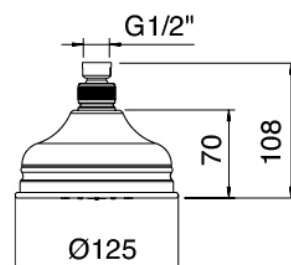

Cod: 2900B401A00

Concealed shower mixer with diverter - external part

Concealed part

Cod: 2900A401A00

Concealed shower mixer with diverter - concealed part

Shower head

Cod: 2900SO08A00

Anti-limescale shower outlet D.125mm