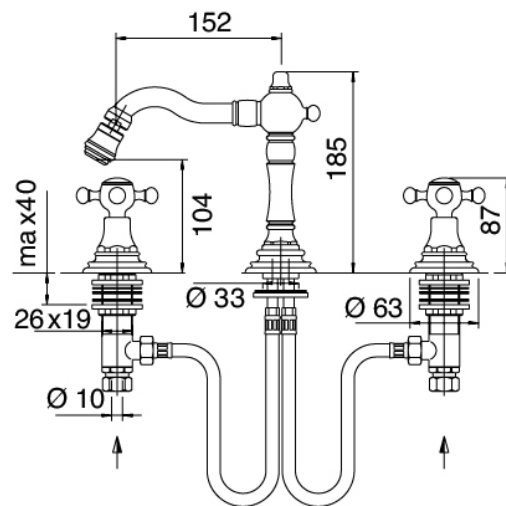

## Classic - Traditional tap bidet

Codice kit: 5501 BBX-040

Traditional bidet 3 hole with revolving spout with drain

### Tap set

Cod: 55010203A00

3-hole bidet set