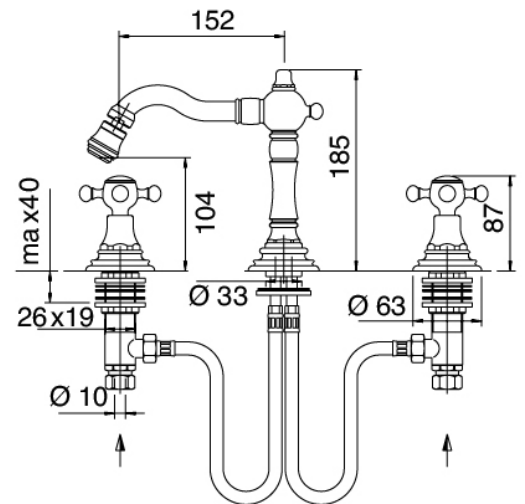

Classic - Traditional tap bidet

Codice kit: 5501 BBX-040

Traditional bidet 3 hole with revolving spout with drain

Componenti

Tap set

Cod: 55010203A00

3-hole bidet set

Finiture disponibili: