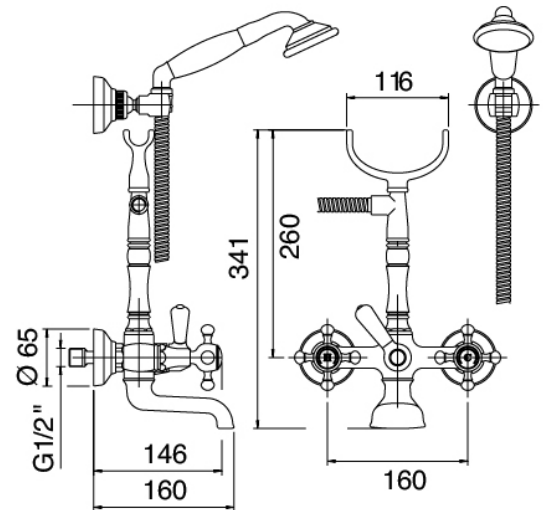

image not found or type unknown http://zazzeri.tesa.com.net/en/wp-content/uploads/2017/04/b3daf2_357a447007

Classic - Wall-mounted bathtub set

Codice kit: 5501 GVP-060

Traditional wall-mounted bathtub set – 2 exits

Componenti

Tap set with spout

Cod: 55010401A00

Wall mtd bathtub set with connection for wall hand shower

Finiture disponibili:

finiture speciali su richiesta salvo quantitativi minimi di ordine garantiti

cromo