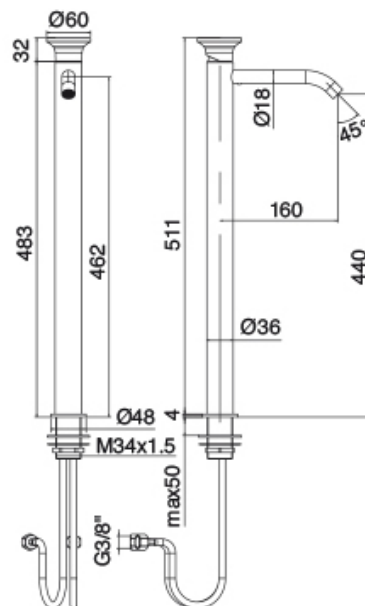

### Componenti

### Single-lever mixer

Cod: 27021099A00

Single lever washbasin mixer without plug - L160 x

H440 mm

## Disk handle

---

Cod: 2700PA01A00

Disk handle washbasin/bidet