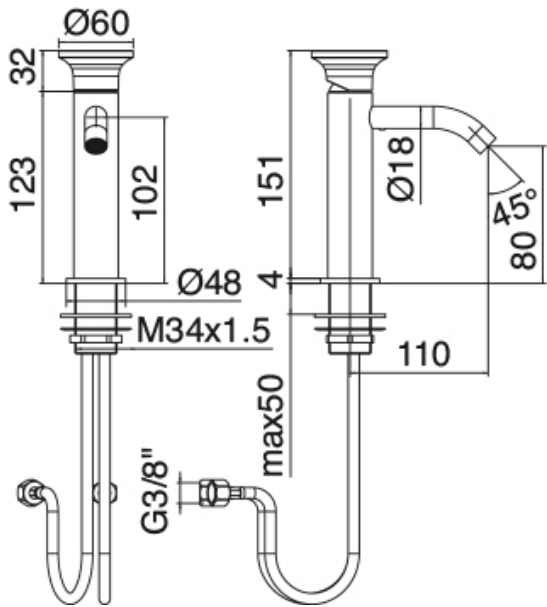

image not found or type unknown http://zazzeri.tesa.com.net/en/wp-content/uploads/2017/04/b3daf2_357a447007

Modern - Washbasin mixer

Codice kit: 2702 MLX-010

Single lever washbasin mixer without plug

Componenti

Single-lever mixer

Cod: 27021106A00

Single lever washbasin mixer without plug - L110 x

H80 mm

Disk handle

Cod: 2700PA01A00

Disk handle washbasin/bidet

Finiture disponibili: