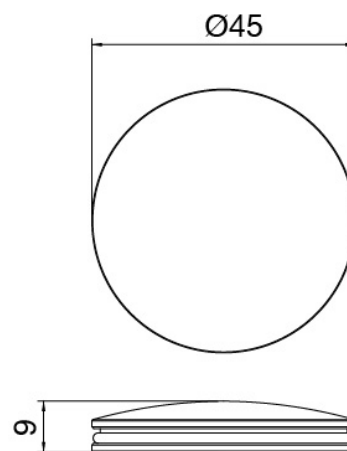

Disk handle

Cod: 2700PA01A00

Disk handle washbasin/bidet

Finiture disponibili:

---

finiture speciali su richiesta salvo quantitativi minimi di ordine garantiti

brush steel

ASAS

antracite

APAP

bronzorame

BPBP

carbon

KPKP

rame

RPRP