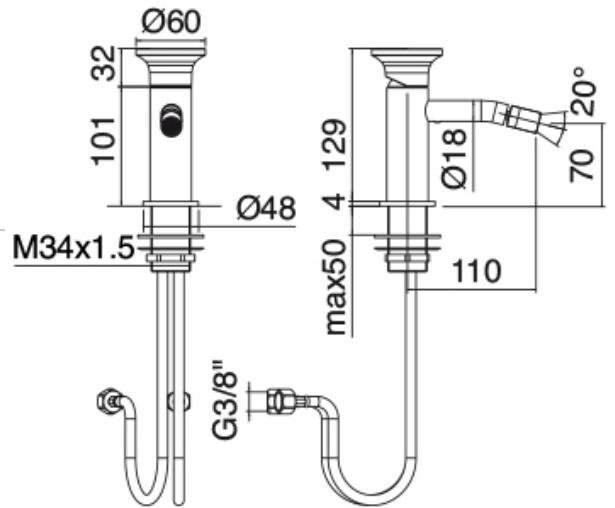

### Modern - Bidet mixer

Codice kit: 2702 MBX-040

Bidet mixer without plug

### Single-lever mixer

Cod: 27021201A00

Single lever bidet mixer w/plug - L110 x H70 mm

## Disk handle

---

Cod: 2700PA01A00

Disk handle washbasin/bidet