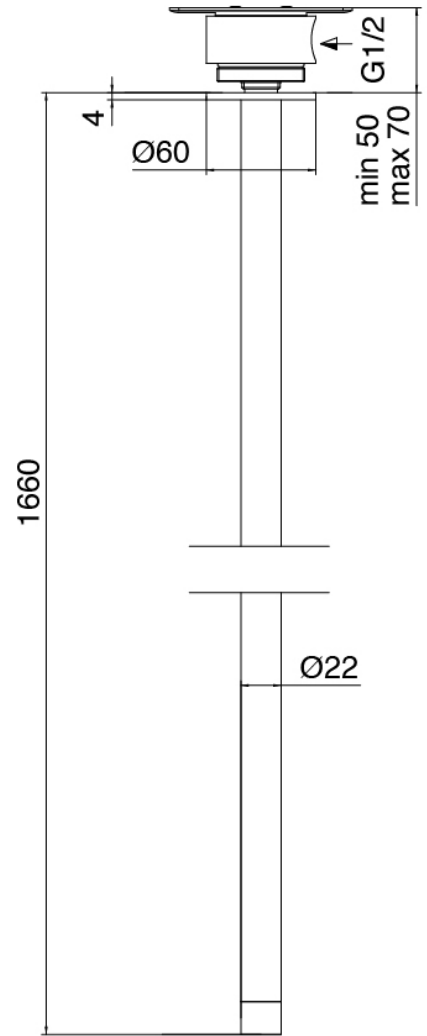

### Modern - Built-in set

Codice kit: 2700 MLX-070

Washbasin mixer on top with ceiling-mounted washbasin spout

### Concealed part

Cod: 3300B100A00

Column-mounted washbasin/bath spout - concealed part

### Ceiling-mounted washbasin spout

Cod: 33000110A00

Ceiling-mounted washbasin spout

### Concealed part

Cod: 3300B402A00

Concealed shower mixer - concealed part