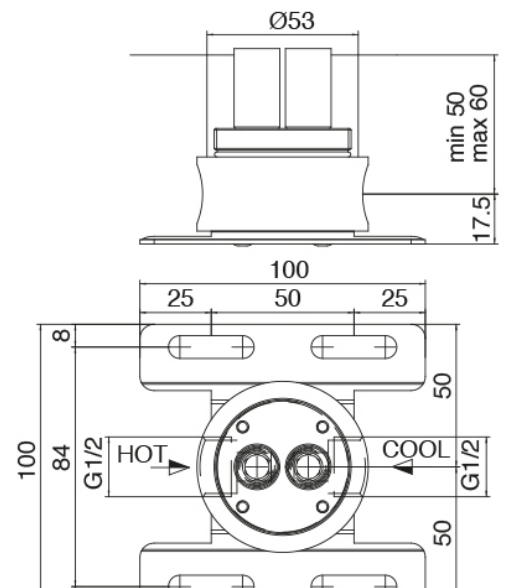

## Modern - Built-in set

Codice kit: 2700 MLX-070

Washbasin mixer on top with ceiling-mounted washbasin spout

### Concealed part

Cod: 3300B100A00

Column-mounted washbasin/bath spout - concealed part

### Single-lever mixer

Cod: 2700A402AA0

Concealed shower mixer - external part