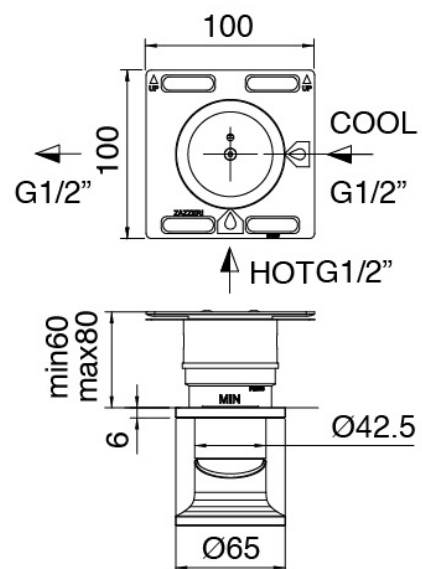

### Concealed part

Cod: 3300B402A00

Concealed shower mixer - concealed part

### Single-lever mixer

Cod: 2700A402AA0

Concealed shower mixer - external part