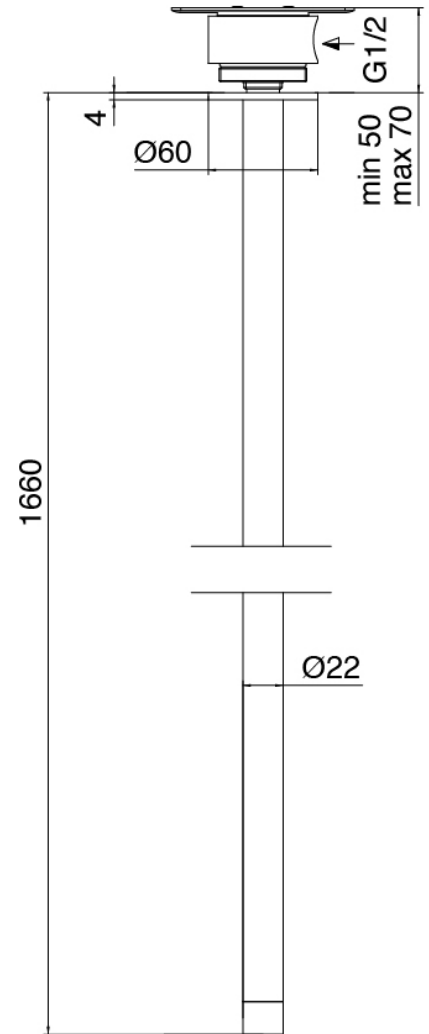

### Modern - Built-in set

Codice kit: 2700 MLX-070

Washbasin mixer on top with ceiling-mounted washbasin spout

### Concealed part

Cod: 3300B100A00

Column-mounted washbasin/bath spout - concealed part

### Ceiling-mounted washbasin spout

Cod: 33000110A00

Ceiling-mounted washbasin spout

### Concealed part

Cod: 3300B402A00

Concealed shower mixer - concealed part