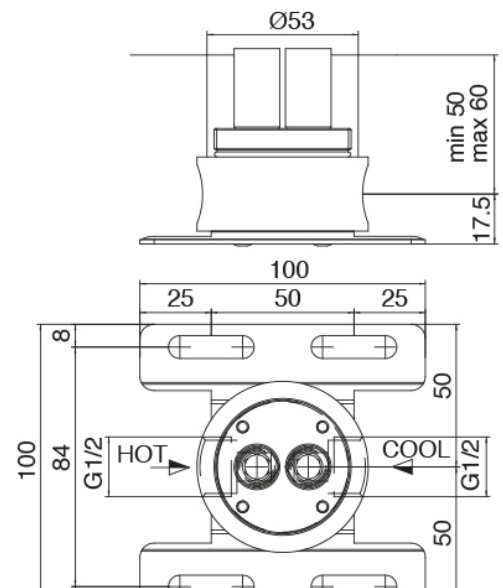

### Modern - Built-in set

Codice kit: 2700 MLX-070

Washbasin mixer on top with ceiling-mounted washbasin spout

### Concealed part

Cod: 3300B100A00

Column-mounted washbasin/bath spout - concealed part

### Concealed part

Cod: 3300B402A00

Concealed shower mixer - concealed part

### Single-lever mixer

Cod: 2700A402AA0

Concealed shower mixer - external part