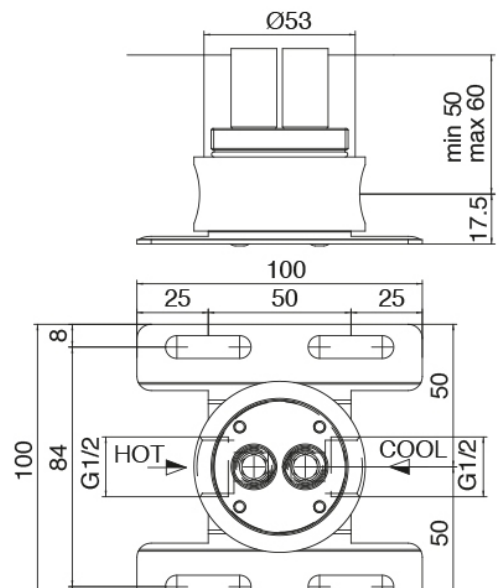

### Modern - Built-in set

Codice kit: 2700 MLX-070

Washbasin mixer on top with ceiling-mounted washbasin spout

### Concealed part

Cod: 3300B100A00

Column-mounted washbasin/bath spout - concealed part

### Concealed part

Cod: 3300B402A00

Concealed shower mixer - concealed part

### Single-lever mixer

Cod: 2700A402AA0

Concealed shower mixer - external part