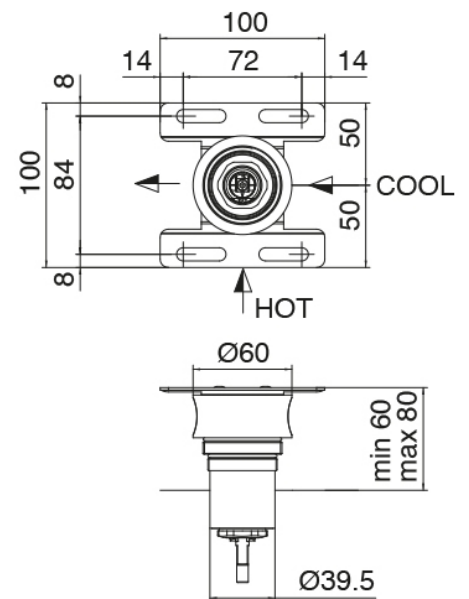

### Concealed part

Cod: 3300B100A00

Column-mounted washbasin/bath spout - concealed part

### Concealed part

Cod: 3300B402A00

Concealed shower mixer - concealed part