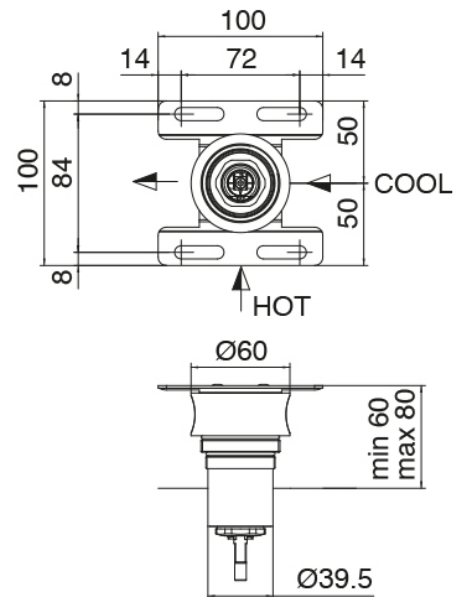

### Concealed part

Cod: 3300B100A00

Column-mounted washbasin/bath spout - concealed part

### Concealed part

Cod: 3300B402A00

Concealed shower mixer - concealed part