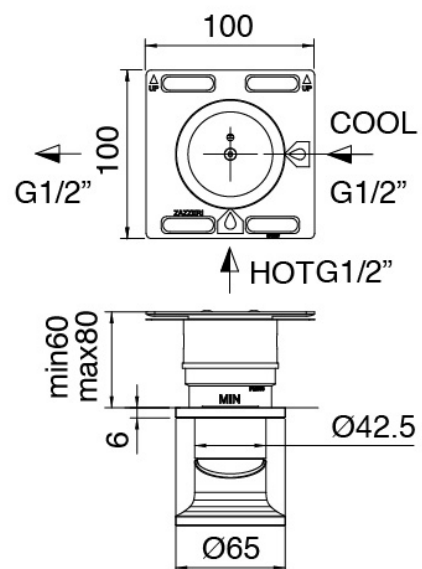

### Concealed part

Cod: 3300B100A00

Column-mounted washbasin/bath spout - concealed part

### Single-lever mixer

Cod: 2700A402AA0

Concealed shower mixer - external part

### Disk handle

Cod: 2700PA02A00

Disk handle for built-in elements