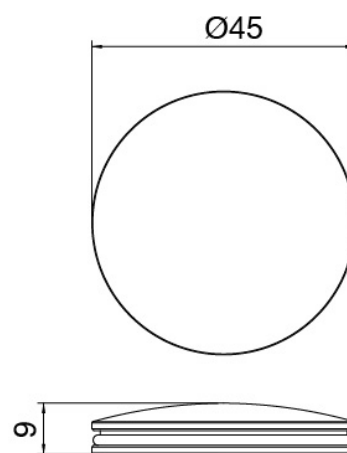

Modern - Washbasin mixer on top

Codice kit: 2700 MLX-040

Single lever washbasin mixer with revolving spout

Componenti

Single-lever mixer

Cod: 27001108A02

Single lever washbasin mixer with revolving spout -
145 x H150mm

Disk handle

Cod: 2700PA01A00

Disk handle washbasin/bidet

Finiture disponibili:

finiture speciali su richiesta salvo quantitativi minimi di ordine garantiti

brush steel

ASAS