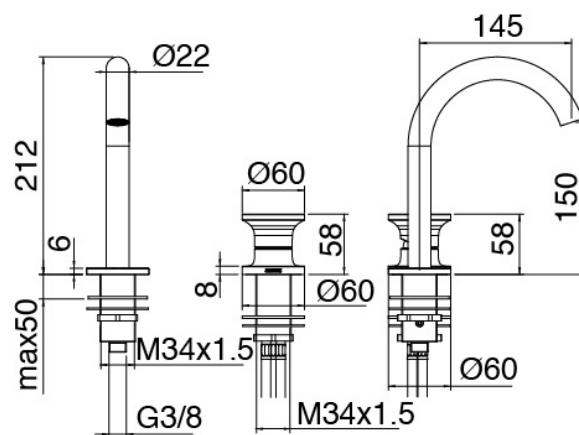

## Modern - Washbasin mixer on top

Codice kit: 2700 MLX-040

Single lever washbasin mixer with revolving spout

### Single-lever mixer

Cod: 27001108A02

Single lever washbasin mixer with revolving spout -  
145 x H150mm

### Disk handle

---

Cod: 2700PA01A00

Disk handle washbasin/bidet