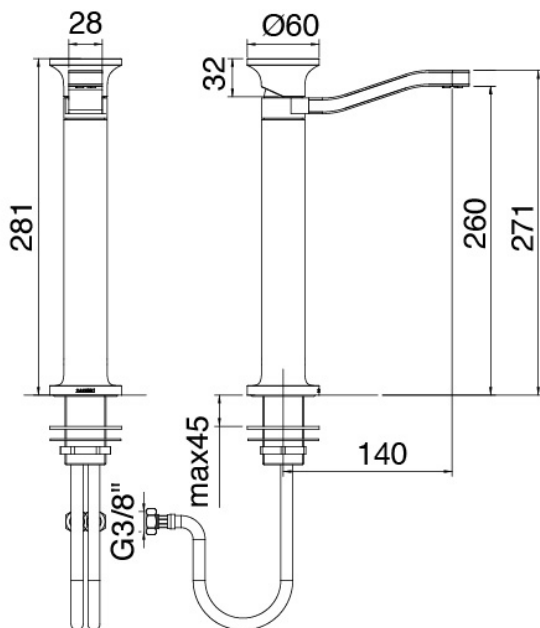

image not found or type unknown http://zazzeri.tesa.com.net/en/wp-content/uploads/2017/04/b3daf2_357a447007

Modern - Washbasin mixer

Codice kit: 2700 MLX-030

Single lever washbasin mixer without plug

Componenti

Single-lever mixer

Cod: 27001099A00

Single lever washbasin mixer with revolving spout
without plug - 140xh260mm

Disk handle

Cod: 2700PA01A00

Disk handle washbasin/bidet

Finiture disponibili:

finiture speciali su richiesta salvo quantitativi minimi di ordine garantiti