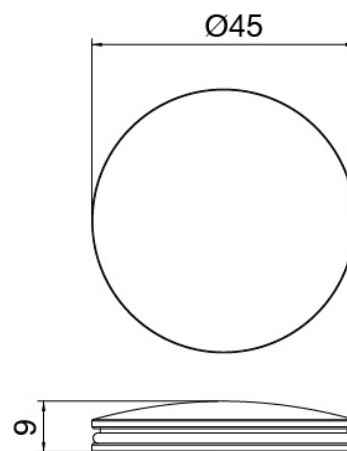

Modern - Washbasin mixer

Codice kit: 2700 MLX-030

Single lever washbasin mixer without plug

Componenti

Single-lever mixer

Cod: 27001099A00

Single lever washbasin mixer with revolving spout
without plug - 140xh260mm

Disk handle

Cod: 2700PA01A00

Disk handle washbasin/bidet

Finiture disponibili:

finiture speciali su richiesta salvo quantitativi minimi di ordine garantiti

brush steel

ASAS