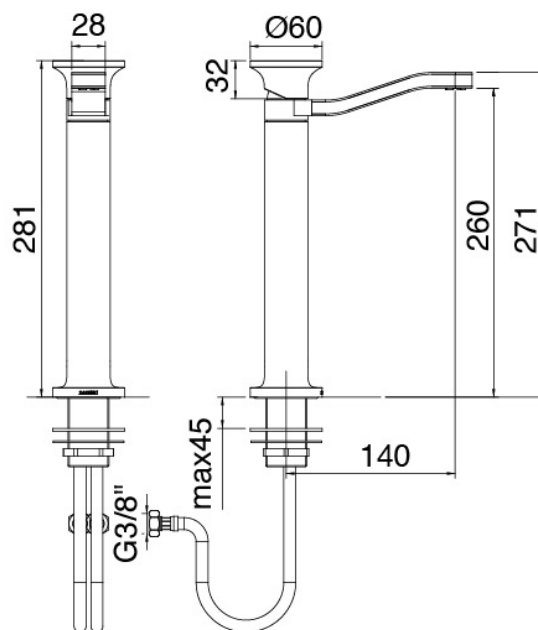

Modern - Washbasin mixer

Codice kit: 2700 MLX-030

Single lever washbasin mixer without plug

Componenti

Single-lever mixer

Cod: 27001099A00

Single lever washbasin mixer with revolving spout
without plug - 140xh260mm

Disk handle

Cod: 2700PA01A00

Disk handle washbasin/bidet

Finiture disponibili:

finiture speciali su richiesta salvo quantitativi minimi di ordine garantiti

brush steel

ASAS