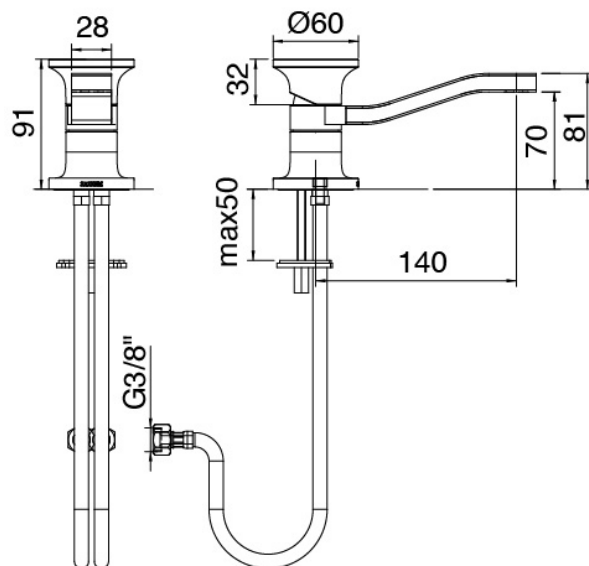

### Modern - Washbasin mixer

Codice kit: 2700 MLX-020

Single lever washbasin mixer without plug

### Componenti

### Single-lever mixer

Cod: 27001096A00

Single lever washbasin mixer with revolving spout  
without plug - 140x70mm

### Disk handle

---

Cod: 2700PA01A00

Disk handle washbasin/bidet