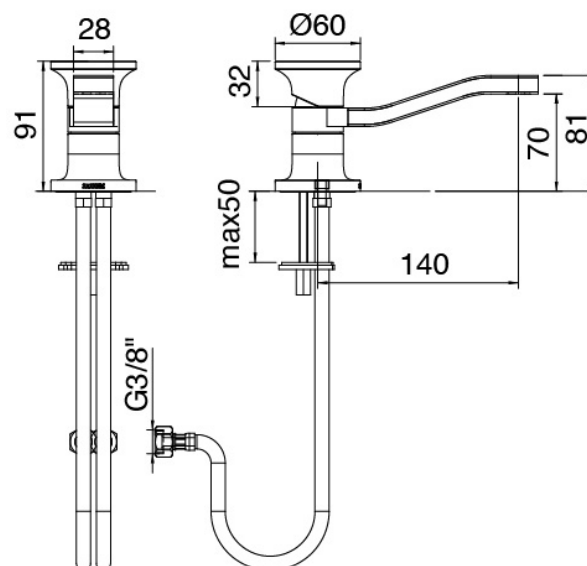

Modern - Washbasin mixer

Codice kit: 2700 MLX-020

Single lever washbasin mixer without plug

Componenti

Single-lever mixer

Cod: 27001096A00

Single lever washbasin mixer with revolving spout
without plug - 140x70mm

Disk handle

Cod: 2700PA01A00

Disk handle washbasin/bidet

Finiture disponibili:

finiture speciali su richiesta salvo quantitativi minimi di ordine garantiti

brush steel

ASAS