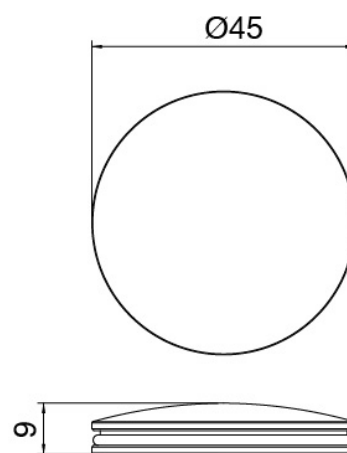

Modern - Washbasin mixer

Codice kit: 2700 MLX-020

Single lever washbasin mixer without plug

Componenti

Single-lever mixer

Cod: 27001096A00

Single lever washbasin mixer with revolving spout
without plug - 140x70mm

Disk handle

Cod: 2700PA01A00

Disk handle washbasin/bidet

Finiture disponibili:

finiture speciali su richiesta salvo quantitativi minimi di ordine garantiti

brush steel

ASAS