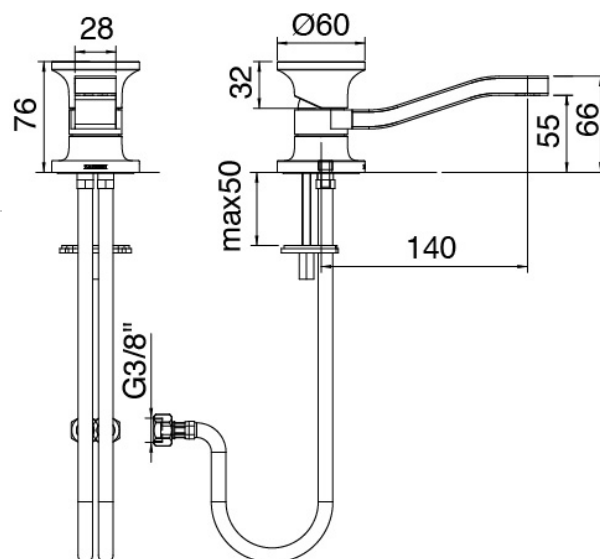

Modern - Washbasin mixer

Codice kit: 2700 MLX-010

Single lever washbasin mixer without plug

Componenti

Single-lever mixer

Cod: 27001106A00

Single lever washbasin mixer with revolving spout
without plug - 145xh55mm

Disk handle

Cod: 2700PA01A00

Disk handle washbasin/bidet

Finiture disponibili:

finiture speciali su richiesta salvo quantitativi minimi di ordine garantiti

brush steel

ASAS