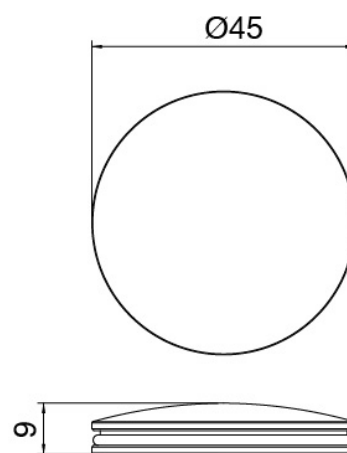

Modern - Washbasin mixer

Codice kit: 2700 MLX-010

Single lever washbasin mixer without plug

Componenti

Single-lever mixer

Cod: 27001106A00

Single lever washbasin mixer with revolving spout
without plug - 145xh55mm

Disk handle

Cod: 2700PA01A00

Disk handle washbasin/bidet

Finiture disponibili:

finiture speciali su richiesta salvo quantitativi minimi di ordine garantiti

brush steel

ASAS