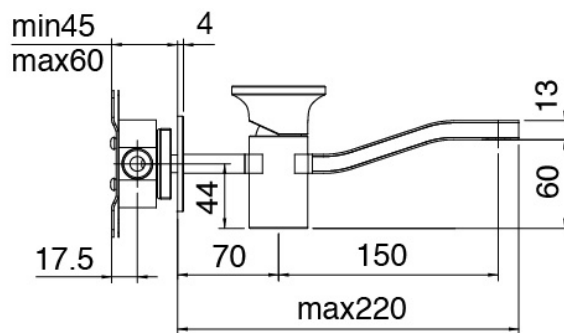

image not found or type unknown http://zazzeri.tesa.com.net/en/wp-content/uploads/2017/04/b3daf2_357a447007

Modern - Built-in washbasin set

Codice kit: 2700 MLI-050

Built-in washbasin set

Componenti

Concealed part

Cod: 2700B114A00

Built-in washbasin set - external part

Single-lever mixer

Cod: 2700A114A00

Built-in washbasin set - 220 mm - External part

Disk handle

Cod: 2700PA03A00

Disk handle for built-in washbasin set (Art. 2700 A114)