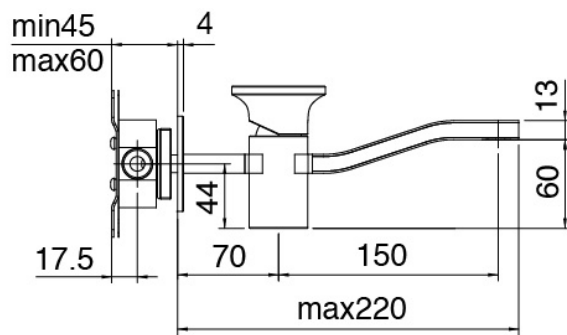

### Single-lever mixer

Cod: 2700A114A00

Built-in washbasin set - 220 mm - External part