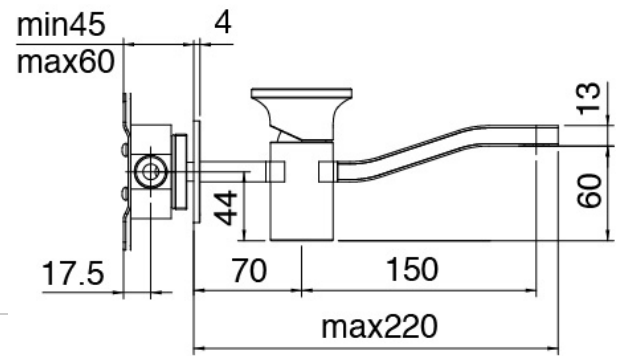

### Concealed part

Cod: 2700B114A00

Built-in washbasin set - external part

### Single-lever mixer

Cod: 2700A114A00

Built-in washbasin set - 220 mm - External part