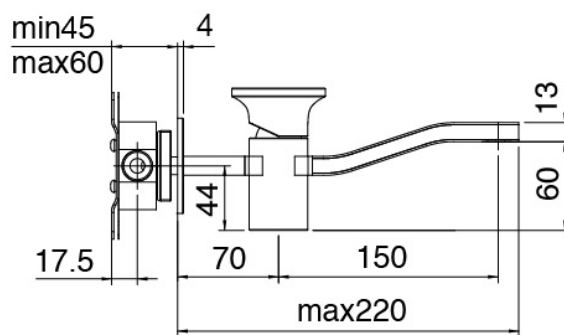

### Concealed part

Cod: 2700B114A00

Built-in washbasin set - external part

### Single-lever mixer

Cod: 2700A114A00

Built-in washbasin set - 220 mm - External part