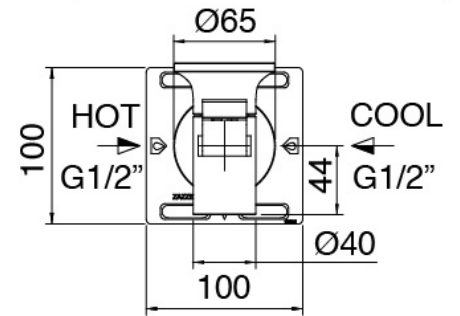

### Concealed part

Cod: 2700B114A00

Built-in washbasin set - external part

### Single-lever mixer

Cod: 2700A114A00

Built-in washbasin set - 220 mm - External part