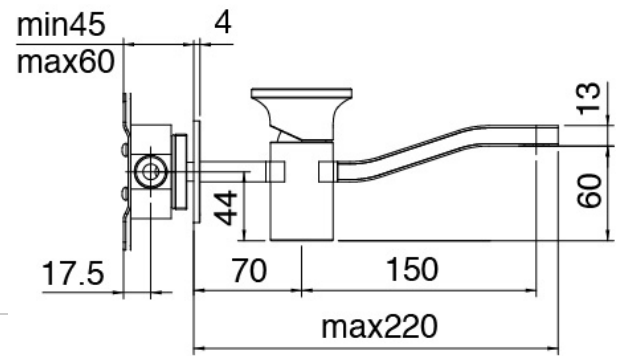

Cod: 2700B114A00

Built-in washbasin set - external part

Single-lever mixer

Cod: 2700A114A00

Built-in washbasin set - 220 mm - External part

Disk handle

Cod: 2700PA03A00

Disk handle for built-in washbasin set (Art. 2700 A114)