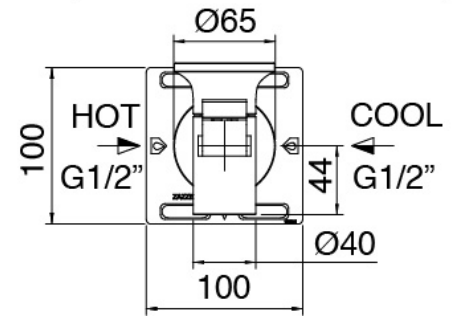

Cod: 2700B114A00

Built-in washbasin set - external part

Single-lever mixer

Cod: 2700A114A00

Built-in washbasin set - 220 mm - External part

Disk handle

Cod: 2700PA03A00

Disk handle for built-in washbasin set (Art. 2700 A114)