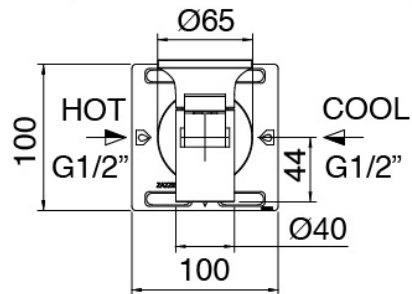

### Single-lever mixer

Cod: 2700A114A00

Built-in washbasin set - 220 mm - External part