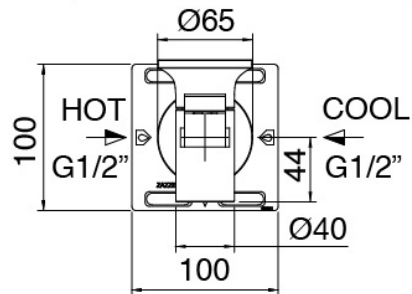

image not found or type unknown http://zazzeri.tesa.com.net/en/wp-content/uploads/2017/04/b3daf2_357a447007

Modern - Built-in washbasin set

Codice kit: 2700 MLI-050

Built-in washbasin set

Componenti

Concealed part

Cod: 2700B114A00

Built-in washbasin set - external part

Single-lever mixer

Cod: 2700A114A00

Built-in washbasin set - 220 mm - External part

Disk handle

Cod: 2700PA03A00

Disk handle for built-in washbasin set (Art. 2700 A114)