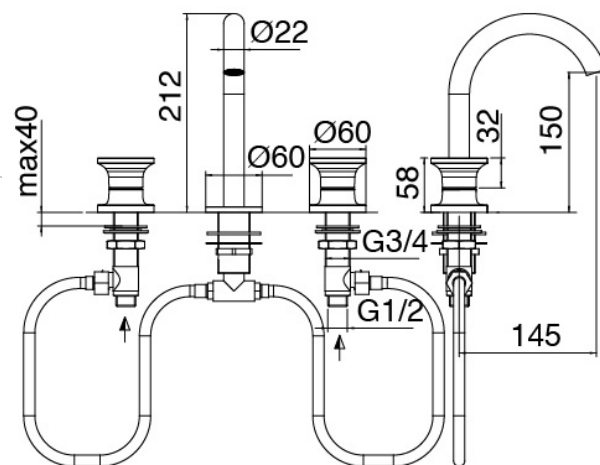

### Modern - Traditional washbasin tap

Codice kit: 2701 BLX-020

Traditional washbasin tap 3-holes revolving spout without plug

#### Tap set

Cod: 27010102A00

Washbasin set with revolving spout - 145 X h150mm

### Disk handle

---

Cod: 2700PA01A00

Disk handle washbasin/bidet