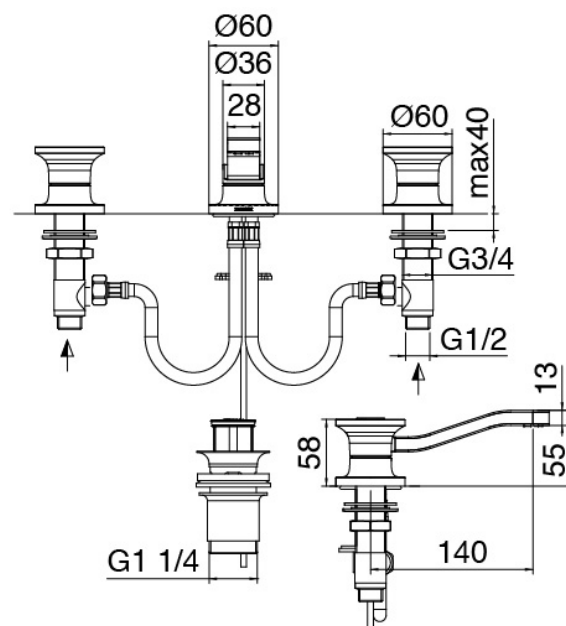

### Modern - Traditional washbasin tap

Codice kit: 2701 BLX-010

Traditional washbasin tap 3-holes revolving spout without plug

### Tap set

Cod: 27010100A00

Washbasin set with revolving spout - 140 X h55mm

### Disk handle

---

Cod: 2700PA01A00

Disk handle washbasin/bidet

### Disk plug rod

---

Cod: 2700PA04A00

Disk plug rod for 3-holes washbasin/bidet