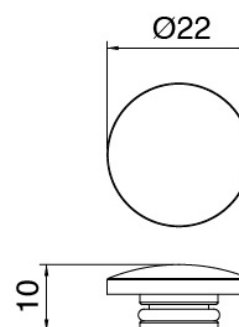

Disk plug rod

Cod: 2700PA04A00

Disk plug rod for 3-holes washbasin/bidet