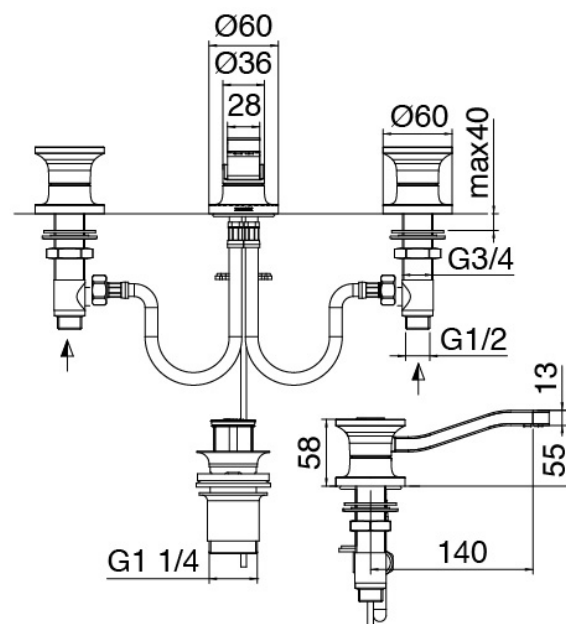

image not found or type unknown http://zazzeri.tesa.com.net/en/wp-content/uploads/2017/04/b3daf2_357a447007

Modern - Traditional washbasin tap

Codice kit: 2701 BLX-010

Traditional washbasin tap 3-holes revolving spout without plug

Componenti

Tap set

Cod: 27010100A00

Washbasin set with revolving spout - 140 X h55mm

Disk handle

Cod: 2700PA01A00

Disk handle washbasin/bidet

Disk plug rod

Cod: 2700PA04A00

Disk plug rod for 3-holes washbasin/bidet

Finiture disponibili:

finiture speciali su richiesta salvo quantitativi minimi di ordine garantiti

brush steel

ASAS