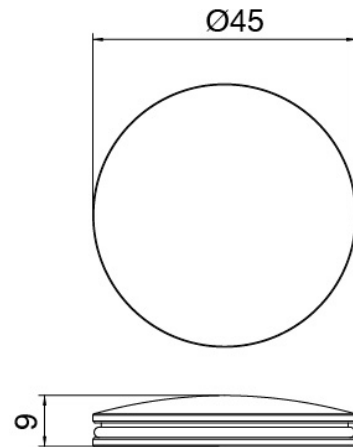

### Tap set

Cod: 2701A114A00

Built-in washbasin set - external part - Spout 160mm

### Disk handle

Cod: 2700PA01A00

Disk handle washbasin/bidet