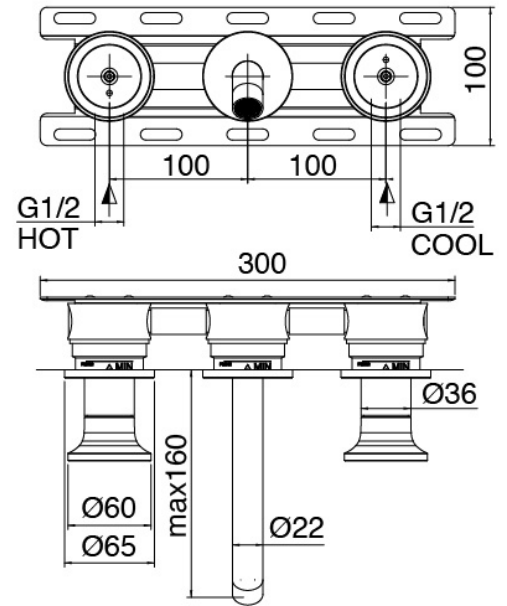

### Tap set

Cod: 2701A114A00

Built-in washbasin set - external part - Spout 160mm

### Disk handle

Cod: 2700PA01A00

Disk handle washbasin/bidet