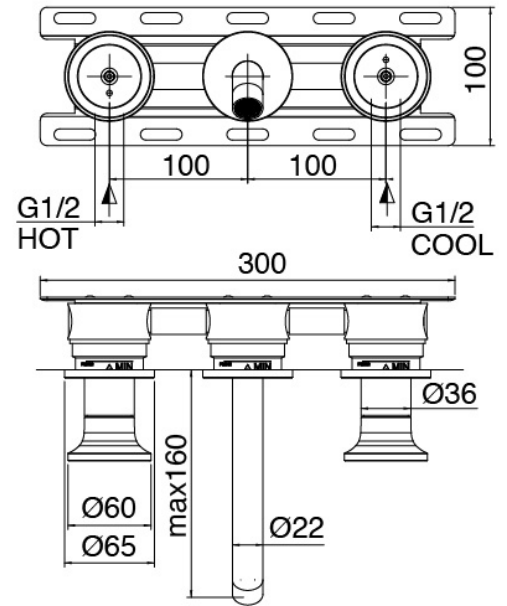

Modern - Traditional built-in washbasin tap

Codice kit: 2701 BLI-040

Traditional built-in washbasin tap without plug – With handles on the right

Componenti

Concealed part

Cod: 3301B114A0D

Built-in washbasin set with handles on the right -
concealed part

Tap set

Cod: 2701A114A00

Built-in washbasin set - external part - Spout 160mm

Disk handle

Cod: 2700PA01A00

Disk handle washbasin/bidet

Finiture disponibili:

finiture speciali su richiesta salvo quantitativi minimi di ordine garantiti