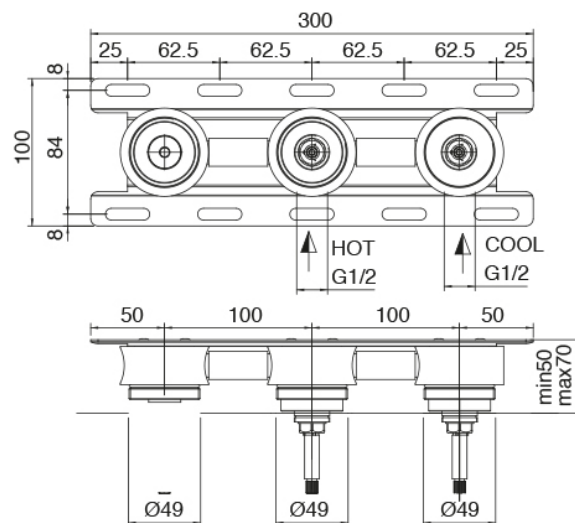

Modern - Traditional built-in washbasin tap

Codice kit: 2701 BLI-040

Traditional built-in washbasin tap without plug – With handles on the right

Componenti

Concealed part

Cod: 3301B114A0D

Built-in washbasin set with handles on the right -
concealed part

Tap set

Cod: 2701A114A00

Built-in washbasin set - external part - Spout 160mm

Disk handle

Cod: 2700PA01A00

Disk handle washbasin/bidet

Finiture disponibili:

finiture speciali su richiesta salvo quantitativi minimi di ordine garantiti