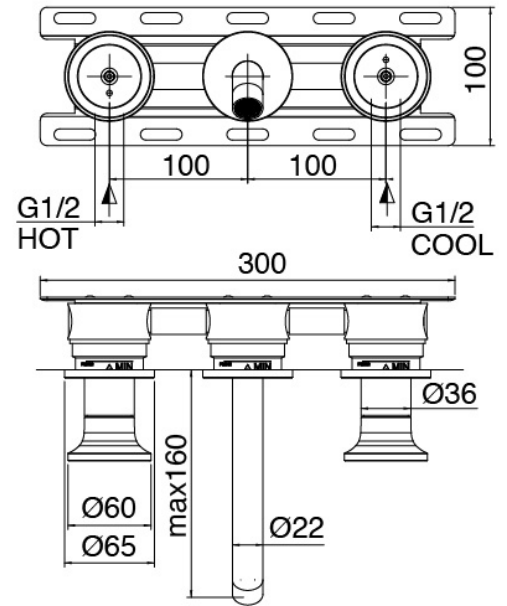

Modern - Traditional built-in washbasin tap

Codice kit: 2701 BLI-030

Traditional built-in washbasin tap without plug – Central spout

Componenti

Concealed part

Cod: 3301B114A00

Built-in washbasin set - Central spout -concealed part

Tap set

Cod: 2701A114A00

Built-in washbasin set - external part - Spout 160mm

Disk handle

Cod: 2700PA01A00

Disk handle washbasin/bidet

Finiture disponibili:

finiture speciali su richiesta salvo quantitativi minimi di ordine garantiti