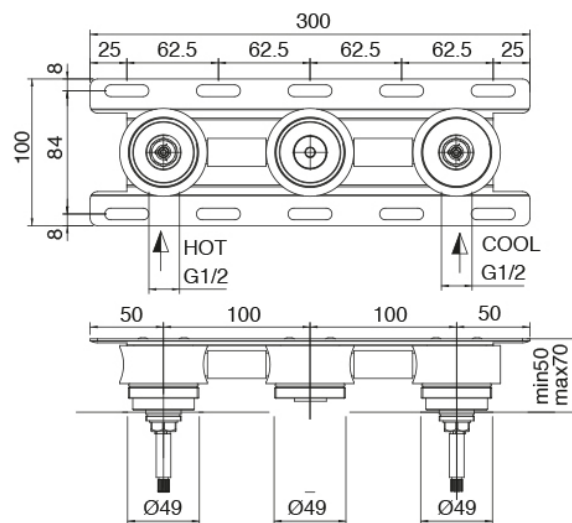

Modern - Traditional built-in washbasin tap

Codice kit: 2701 BLI-030

Traditional built-in washbasin tap without plug – Central spout

Componenti

Concealed part

Cod: 3301B114A00

Built-in washbasin set - Central spout -concealed part

Tap set

Cod: 2701A114A00

Built-in washbasin set - external part - Spout 160mm

Disk handle

Cod: 2700PA01A00

Disk handle washbasin/bidet

Finiture disponibili:

finiture speciali su richiesta salvo quantitativi minimi di ordine garantiti